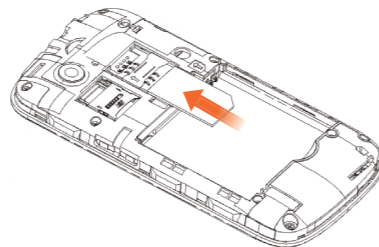

ZTE

ZTE CORPORATION

NO. 55, Hi-Tech Road South, ShenZhen, P.R.China

Postcode: 518057

<http://www.zte.com.cn> mobile@zte.com.cn

Volume Key (Volume +/-)

Press higher end of the key to turn the volume up and the lower end of the key to turn it down.

Before getting started

Removing the back cover

Installing the SIM card

Installing the memory card

Installing the battery

Charging the battery

When you first get your new phone you'll need to charge the battery like this...

1. Connect the adapter to the charger jack.
2. Connect the charger to a standard AC wall outlet.
3. Disconnect the charger when the battery is fully charged.

Powering on/off your phone

1. Make sure the SIM is in your device and the battery is charged.
2. Hold **Power Key** to switch on your phone.
3. To switch it off, hold **Power Key** to get the phone options. Select **Power off**, and then tap **OK**.

Switching to sleep mode

To save battery power, Sleep Mode suspends your device to a low-power-consumption state while the display is off. Your device also goes into Sleep Mode automatically when the display is automatically turned off after a certain period of time, which you can set in **Screen timeout** of the display settings.

Press **Power Key** to switch to Sleep Mode.

Waking up your phone

If your phone is in Sleep Mode, you can wake it up by...

1. Pressing **Power Key** to activate your screen display.
2. Drag the icon to the right.

Notes:

If you have set an 'unlock pattern', a PIN, or a password for your phone, you'll need to draw the pattern or enter the PIN/password to unlock the screen.