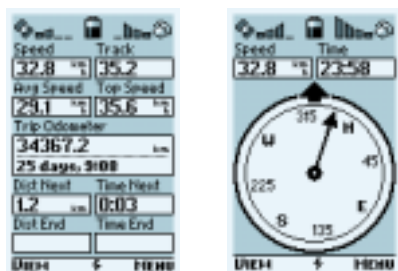

Benefon Esc! Personal Navigation Phone is a revolutionary communication instrument you'll never get lost with. It guides you and shows all necessary information for getting from one place to another — no matter if you're in the wilds or in the city, inside or outside GSM coverage. Benefon Esc! is equipped with a Global Positioning System (GPS) navigator and maps, which can be used in the mountains, on the sea, or in the city.

Benefon Esc! is also a high-class GSM Dual Band phone with brilliant features and advanced technology. The GSM radio is engineered to strict Benefon standards and — to resume connection as soon as possible — can be equipped with an optional cross-country antenna.

Benefon Esc! loves the outdoors as much as you do: it is water and shock resistant, and its casing is reinforced with stainless steel. And, despite being the complete survival pack of the contemporary nomad, the Benefon Esc! is extremely small and light-weight.

Advanced Dual Band GSM phone

GSM900/1800, unparalleled reception and RF technology, optional high-gain cross-country antenna, vibrating alert, Enhanced Full Rate (EFR) for optimal voice quality and up to ten days of stand-by operating time on rechargeable, light-weight, lithium-ion batteries.

Navigation

Speed and heading, average and top speed, trip odometer, waypoints and routes, direction, ETA and distance to waypoint. Supports NMEA 0183 interface.