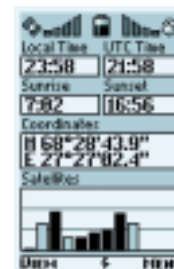

Friend Find

New, exclusive Personal Navigation Phone feature. Tracks other users of Benefon Esc!, locates them on map (e.g. hunting, yachting), and can even guide you to them (e.g. rock concert, residential address).