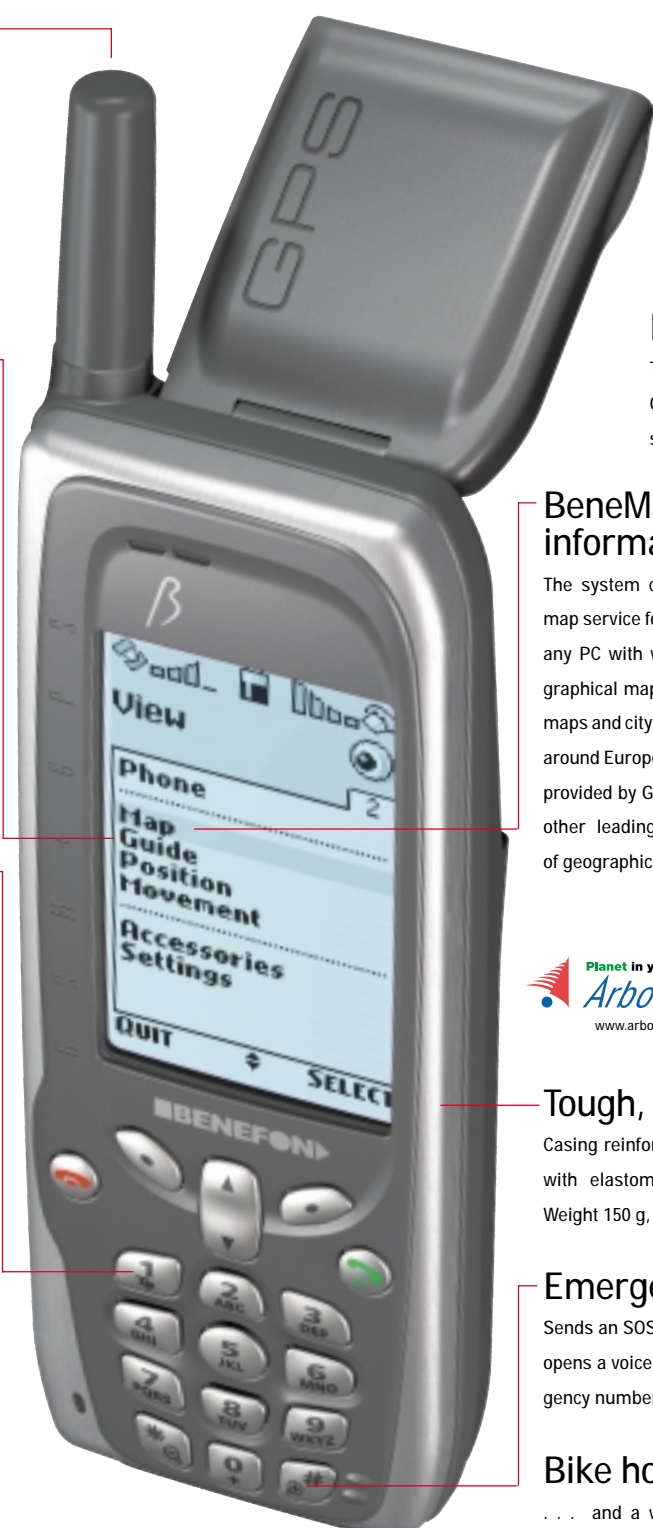

Positioning

Twelve-channel high-performance GPS receiver. Coordinates, time and satellite status.

BeneMaps geographic information system

The system connects to the Arbonaut® mobile map service for easy downloading of maps, using any PC with web browser. Touring maps, topographical maps, nautical maps and city maps from around Europe. Maps are provided by Geodata and other leading suppliers of geographical data.

Tough, yet small

Casing reinforced with stainless steel, protected with elastomere. Water and shock resistant. Weight 150 g, length 129 mm, thickness 23 mm.

Emergency button

Sends an SOS message with your location, and opens a voice connection to a predefined emergency number.

Bike holder

... and a wide range of other personal and vehicle accessories.