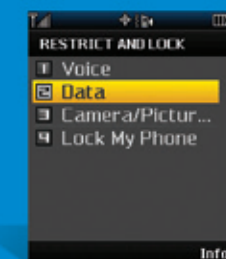

Micro-USB Charger
Micro-USB port for power and data connectivity.

External Music Controls
Navigate your music without opening the phone.

Sprint Navigation Capable

Get audio and visual turn-by-turn directions with full-color moving maps using Sprint Navigation, an optional GPS application available from Sprint. Powerful features include voice entry of destinations, traffic alerts in major cities, a low-price gas finder and more.

Restrict and Lock

With easy access under the Settings menu, parents and business owners can:

- > Restrict Incoming and Outgoing calls to Contacts only
- > Lock or unlock data services
- > Input up to 3 "special numbers" that are always available