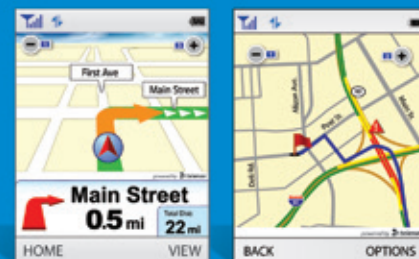

2.0" Color Main Display
The large, bright main screen is ideal for videos, Sprint Navigation and more.

External Display
1.0" color TFT LCD for Caller ID (number/picture), date/time, indicators and music menus.

Micro-USB Charger
Micro-USB port for power and data connectivity.

External Music Controls
Navigate your music without opening the phone.

Sprint Navigation Capable

Get audio and visual turn-by-turn directions with full-color moving maps using Sprint Navigation, an optional GPS application available from Sprint. Powerful features include voice entry of destinations, traffic alerts in major cities, a low-price gas finder and more.