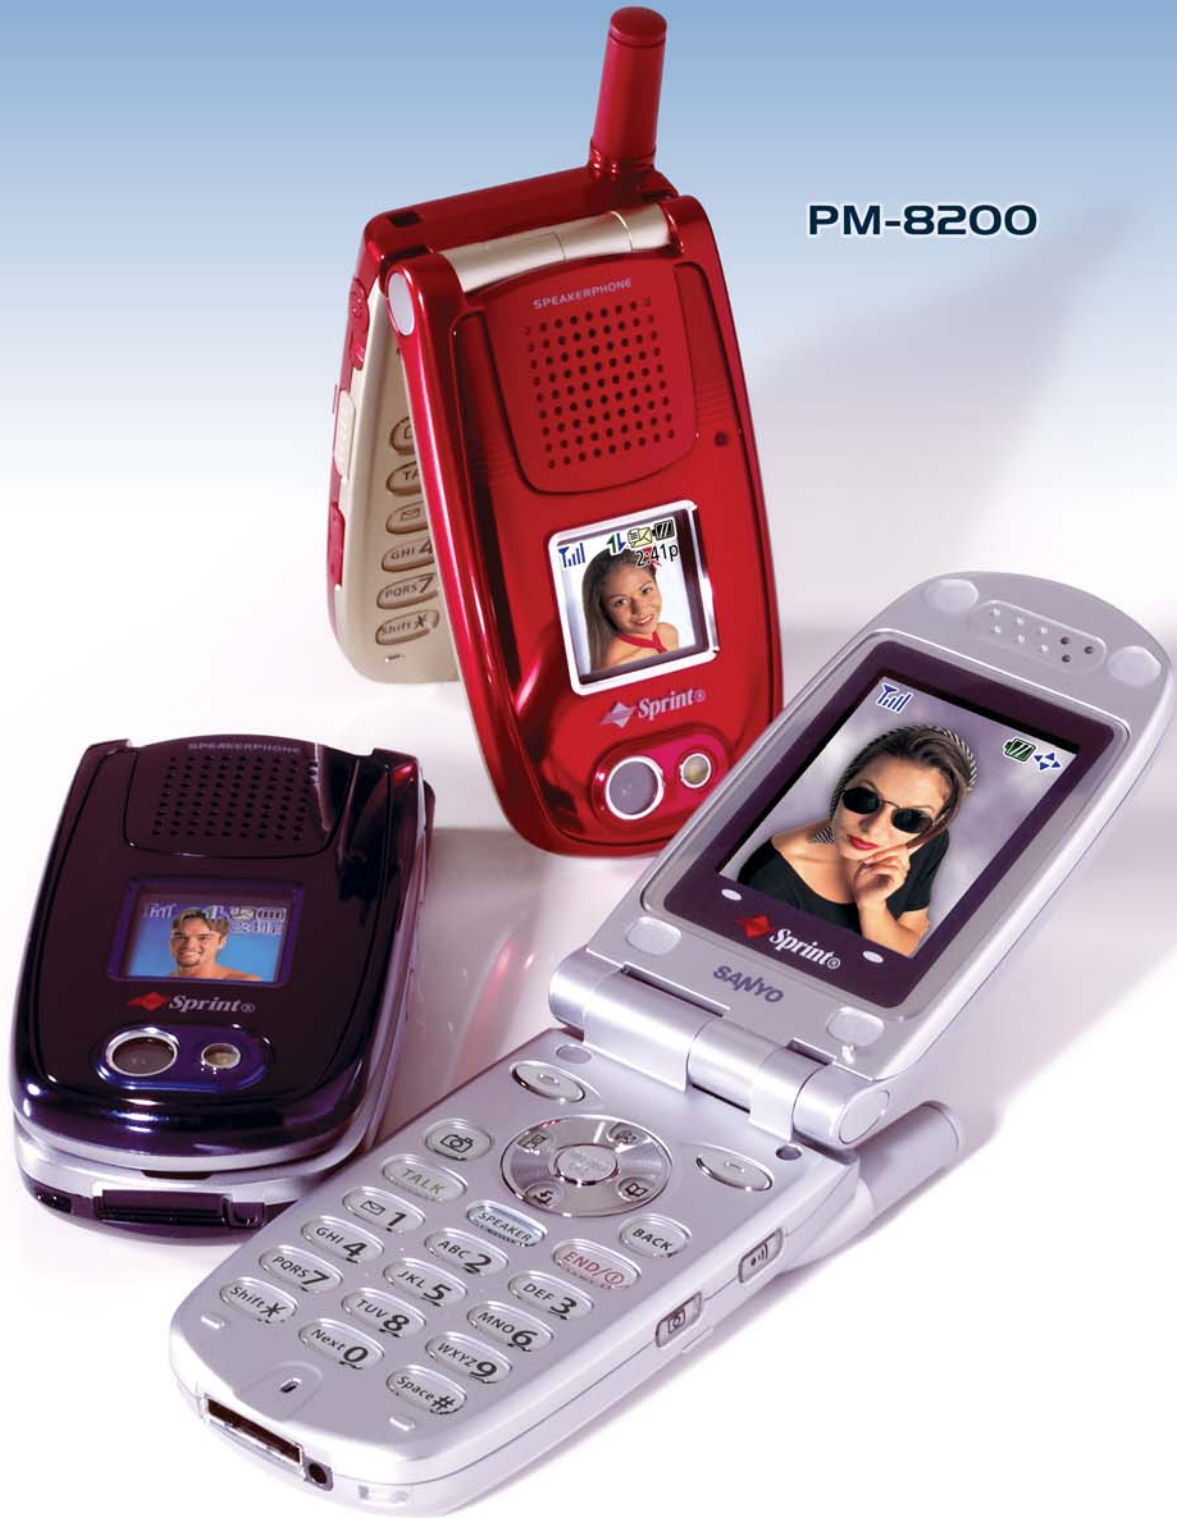

The Camera Phone with More

The SANYO PM-8200 combines advanced camera functionality with a built-in speakerphone and nationwide walkie-talkie-style communication with Sprint PCS Ready LinkSM.

PM-8200

See SANYO's line-up of award-winning mobile phones at www.sanyowireless.com

Changing your wireless world.

SANYO

Advanced Camera Functions

VGA Resolution

The SANYO PM-8200 captures pictures with 310,000 pixels for sharp, clear images.

Typical Resolution

VGA Resolution

Built-in Flash

Security Lockout

Lock the camera to unauthorized users.

Walkie-Talkie-Style Communication

With Sprint PCS Ready LinkSM, the PM-8200 provides quick, two-way walkie-talkie-style communication anywhere on the nationwide Sprint PCS network.

User-Friendly Features

Internal Color Display
Large, vibrant LCD display enhances legibility, making it easy to navigate menu options.

External Color Display
Allows quick reference of key info, such as clock time and battery life. Also used for Picture Caller ID.