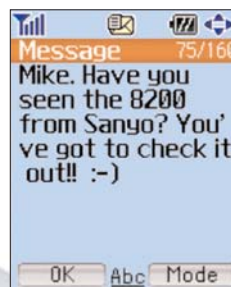

Messaging, Games, Ringers & More!

The PM-8200 supports Sprint PCS Vision^{SM} services, providing a wide range of optional features.

2-way SMS, E-mail, Voice mail