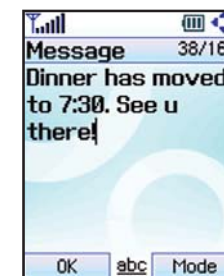

Dark Bronze

True Blue

Midnight Black

Misty Rose

Silver Sky

Games, Ringers, Messaging, & More!

The SCP-2400 supports Sprint PCS Vision® services, providing a wide selection of optional features.

2-way SMS, E-mail, IM, Voicemail