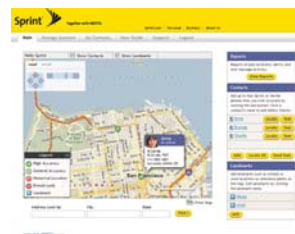

Midnight Black

Atlantic Blue

Playful Pink

Sprint Family Locator

The SCP-3200 is compatible with Sprint Family Locator, an optional service that allows you to locate your loved ones from your phone or the web. Convenient features like Safety Checks™ enable parents to receive automatic location notification (via email or text message) at pre-scheduled times.