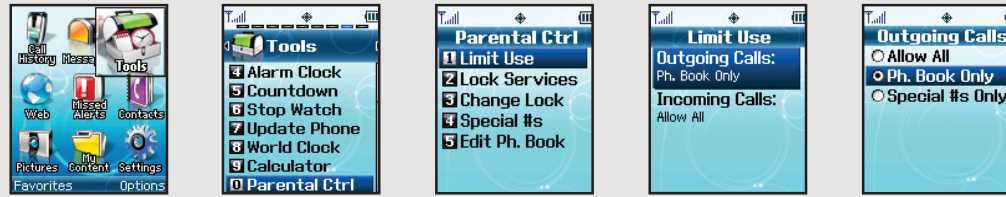

Wireless Backup

An optional service from Sprint that automatically stores a backup of your contacts. Each time you edit your contacts, changes are wirelessly saved to a secure Sprint server. If your phone is lost, stolen or replaced you can quickly and easily restore all of your contacts.