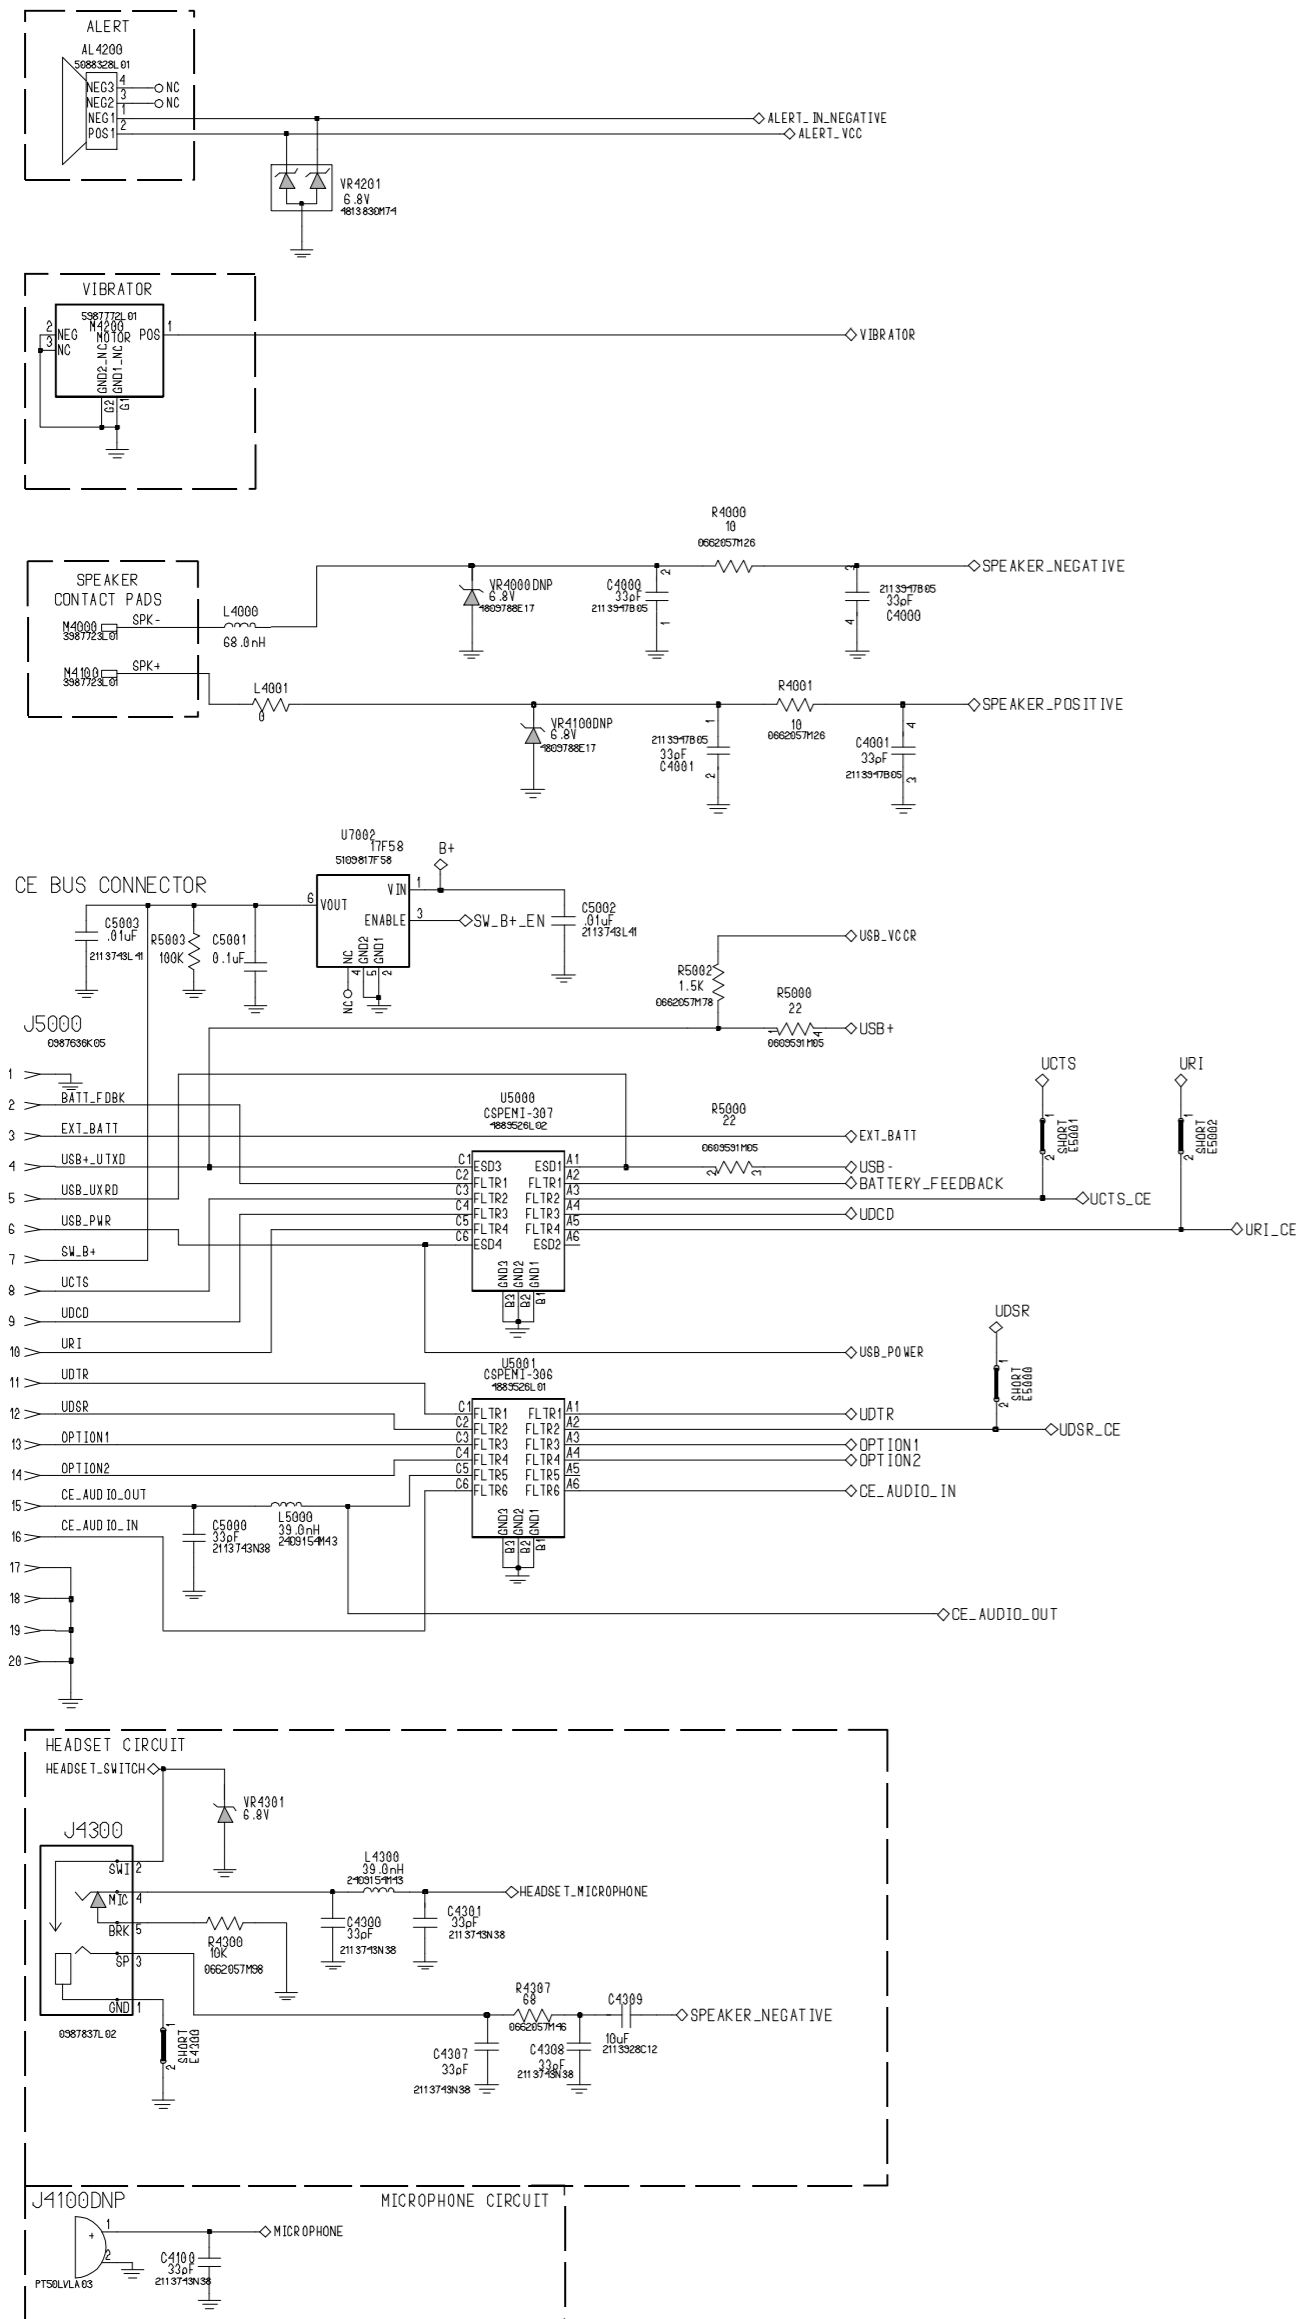

# MAGIC\_DM BLOCK

# U3000 SCHEMATIC

# U1000 SCHEMATIC