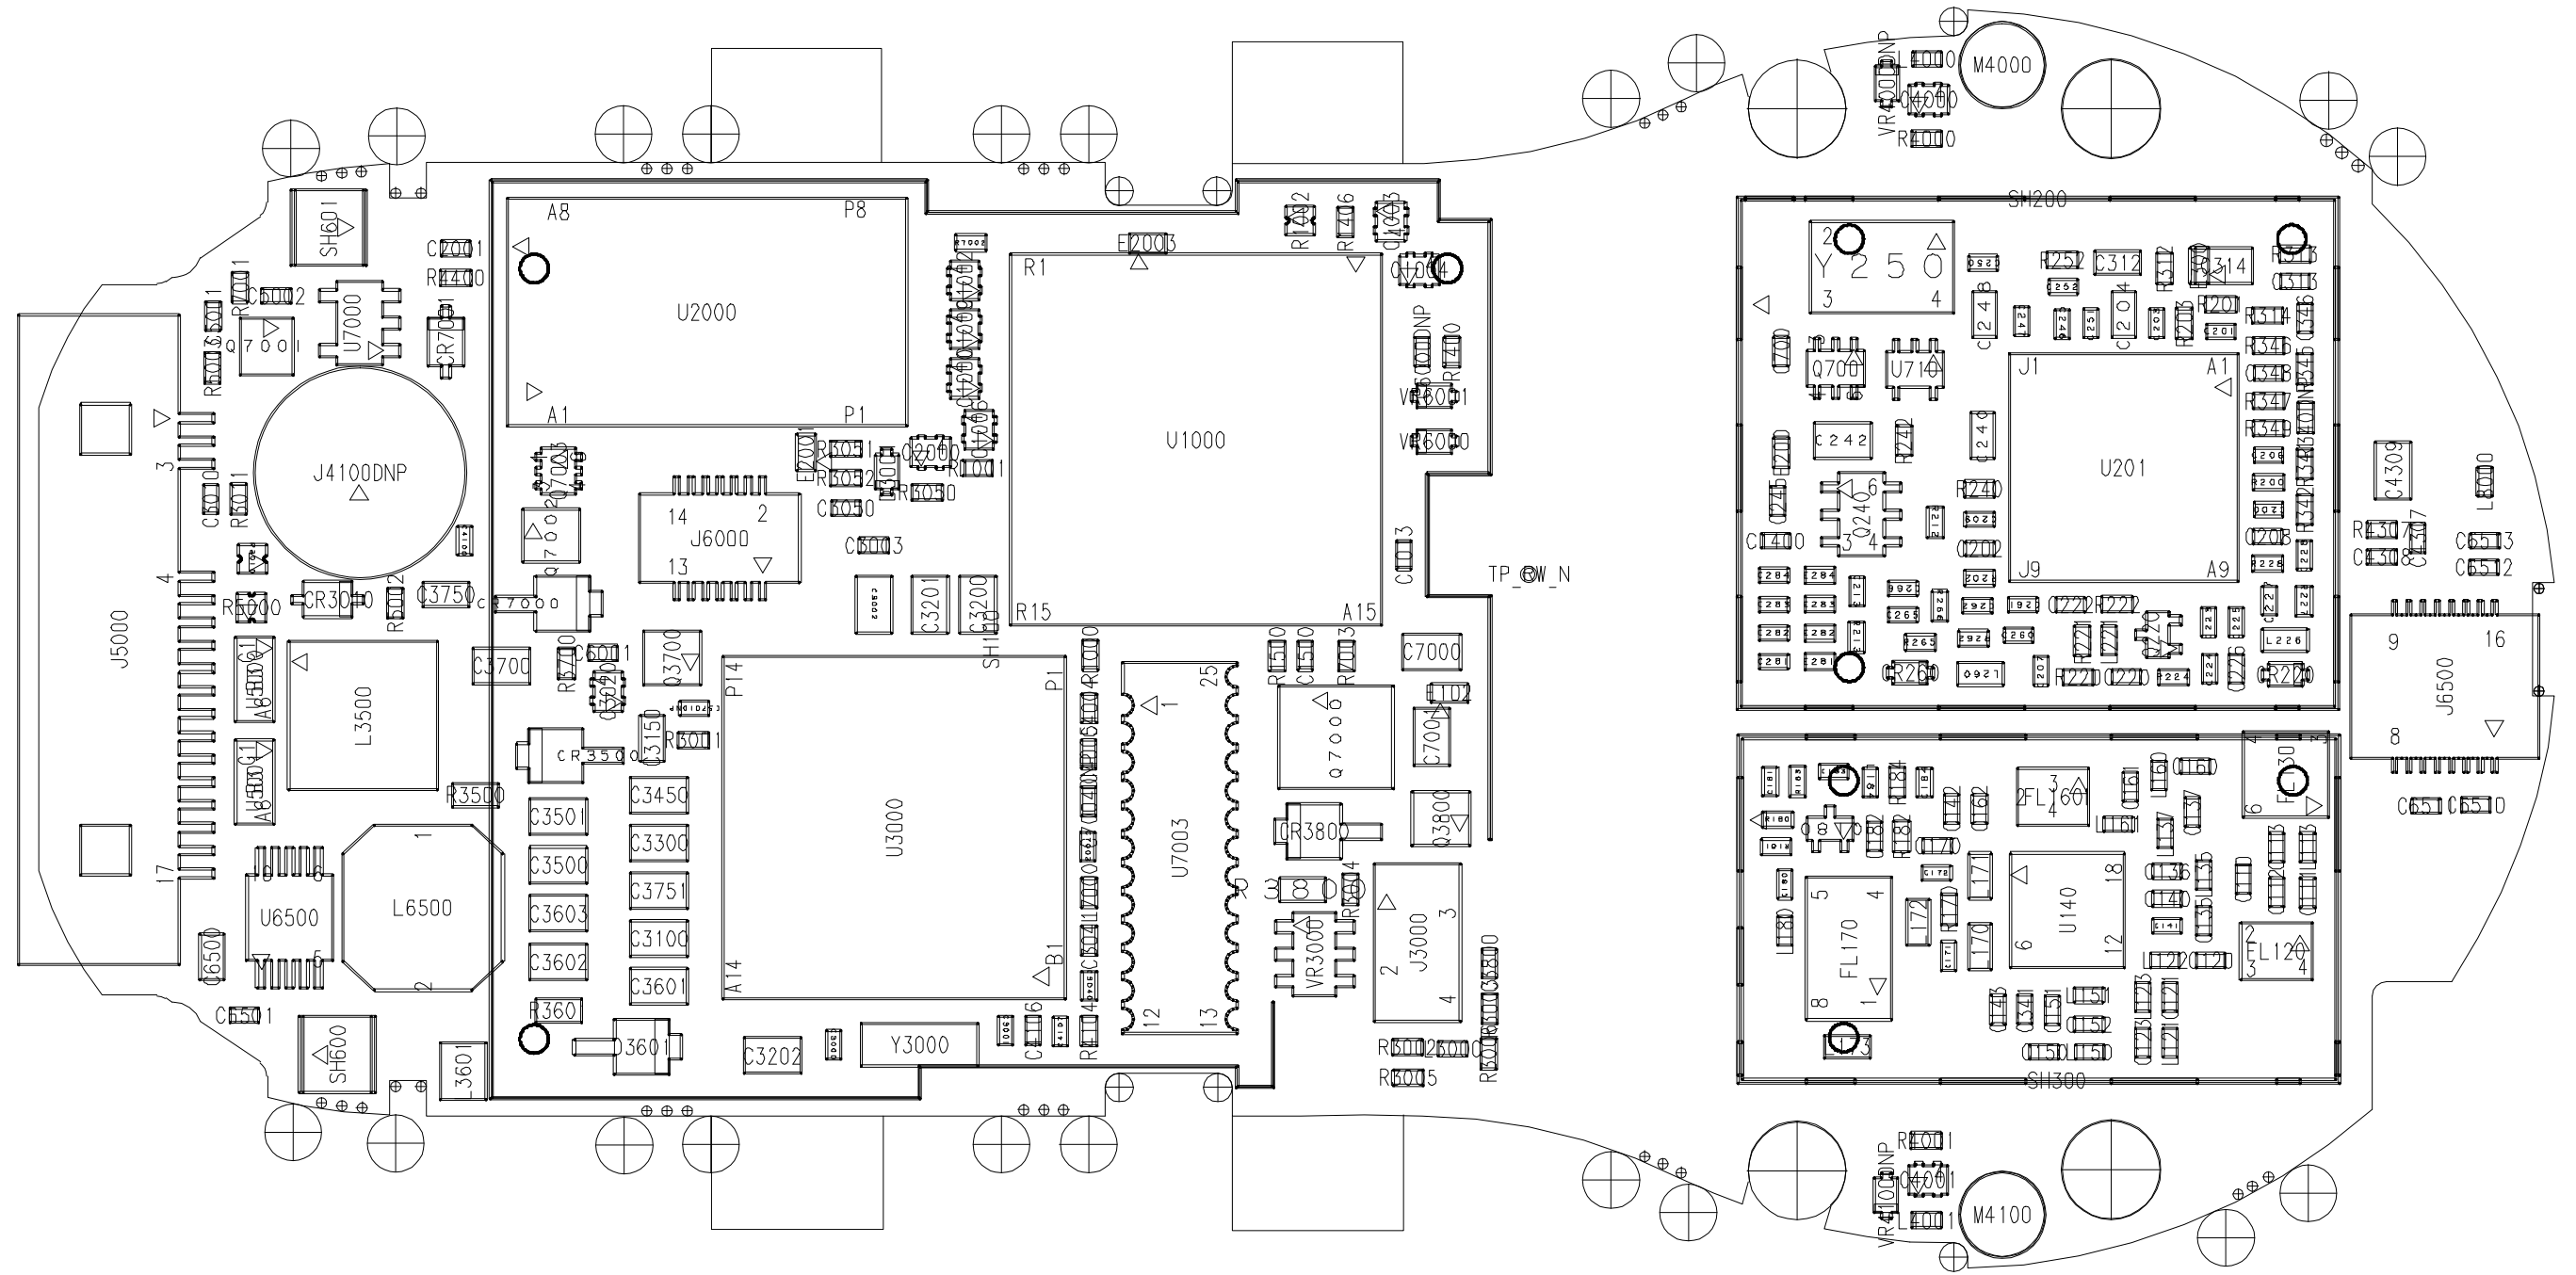

# MAGIC\_DM BLOCK

# U3000 SCHEMATIC

# U1000 SCHEMATIC