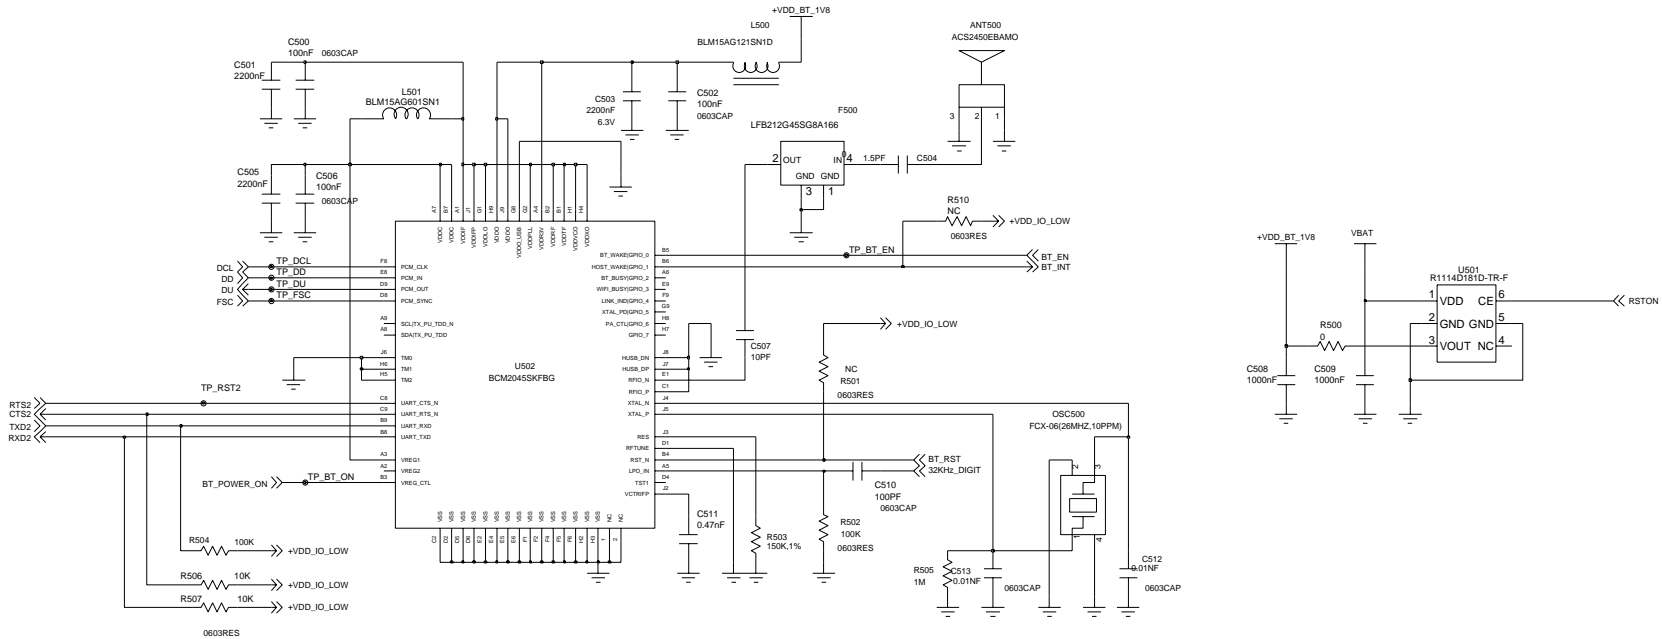

	VCC1	VCC2
Tx(GSM900)	H	L
Tx(GSM1800/1900)	L	H
RX	L	L

# BLUE TOOTH -BROADCOM 2045 - BT2.0

# RADIO - SILAB 4702

Title		
BLUETOOTH & RADIO Schematic		
Size	A3 SAMSUNG/SGH-E830/BLUETOOTH, RADIO	
Date:	2006.09.15	Sheet 5 of 7