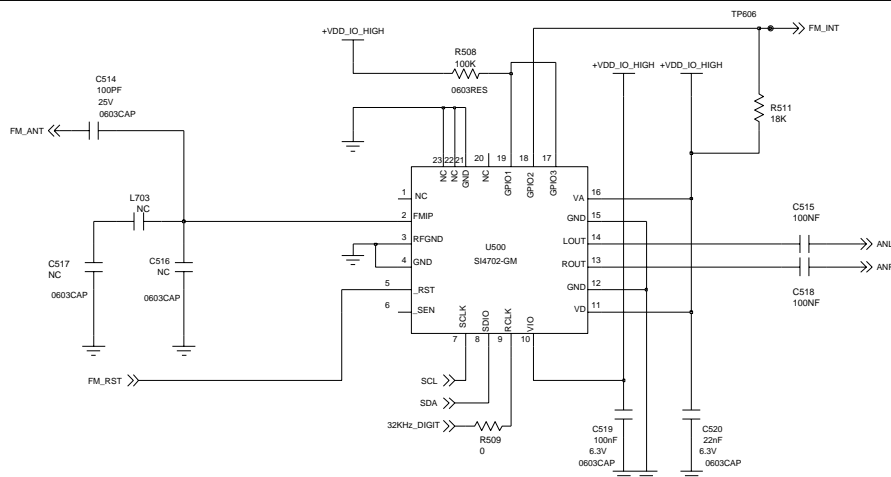

	VCC1	VCC2
Tx(GSM900)	H	L
Tx(GSM1800/1900)	L	H
RX	L	L

# RADIO - SILAB 4702

Title		
BLUETOOTH & RADIO Schematic		
Size	A3 SAMSUNG/SGH-E830/BLUETOOTH, RADIO	
Date:	2006.09.15	Sheet 5 of 7