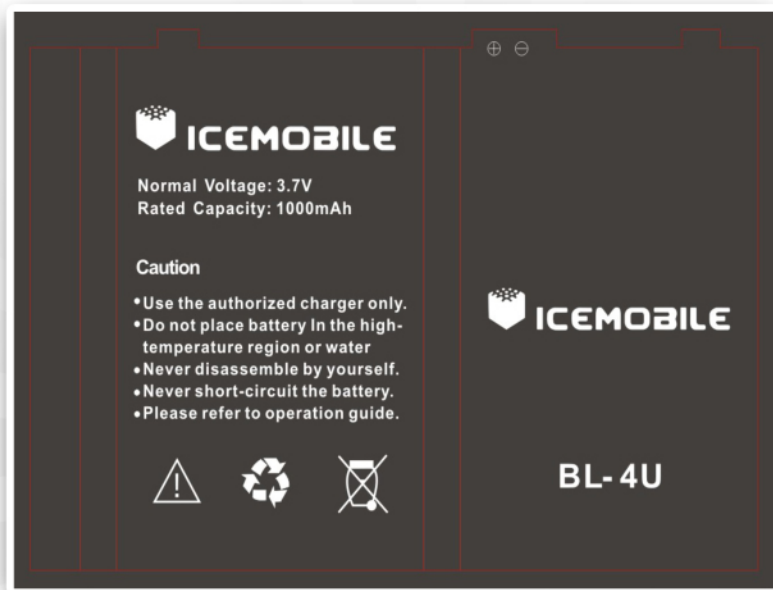

Twister

PINK

 **ICEMOBILE**
A NEW DIMENSION ON SMART TALK

Twister

WHITE

- 2G Network: GSM 850 / 900 / 1800 / 1900 - SIM 1 (3G)
GSM 850 / 900 / 1800 / 1900 - SIM 2
- 3G Network: 850/2100
- Size:111.3*50*13
- 2.4 QVGA Screen
- Dual Camera, Front 0.3 MP, Back 2MP
- Phone Memory: 2GB+1GB
- Phone Book 500 Contacts
- FM Radio, Bluetooth
- MP3, MP4
- Support 8GB T-Flash Card
- Support JAVA