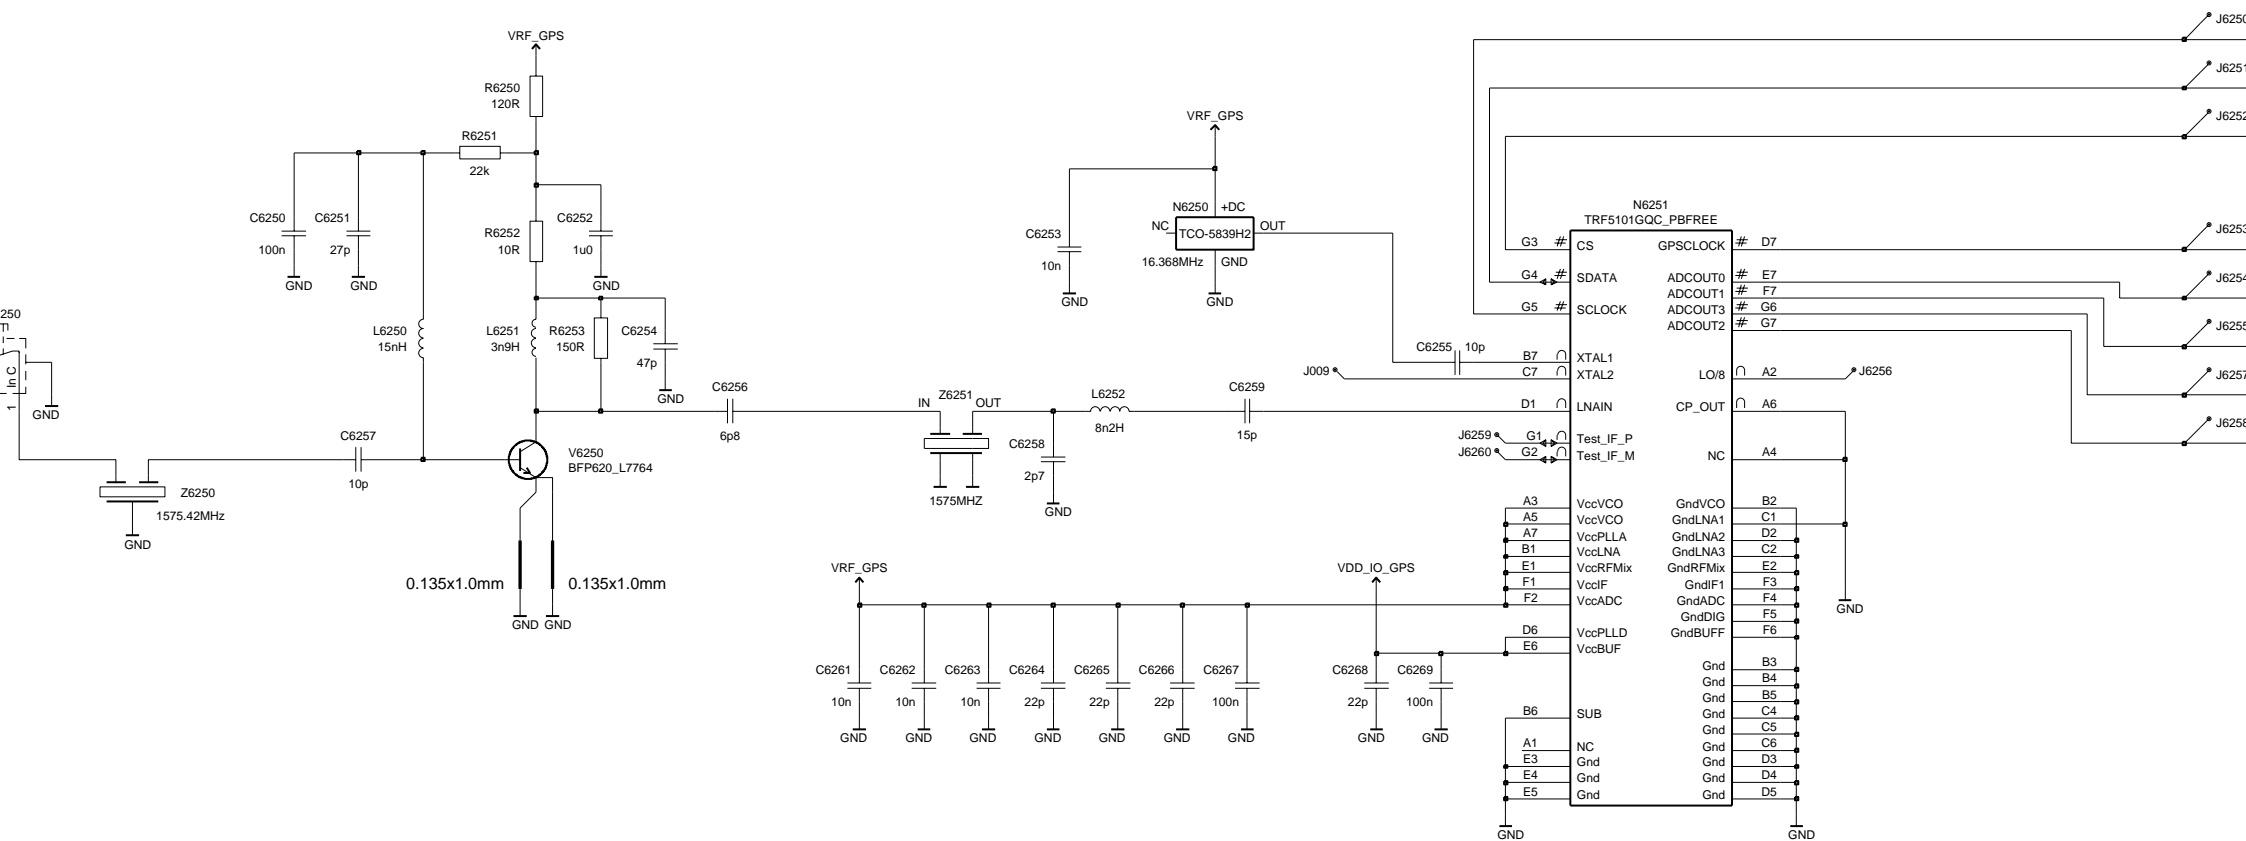

ACTOR

ROW	Soft left	Up	Down	Soft right
ROW1	1	4	7	*
ROW2	2	5	8	0
ROW3	3	6	9	#
ROW4				
COL1				
COL2				
COL3				
COL4				
COL5				

LOGIC INPUTS

BAND	GAIN_CTL	IF_SEL
0	1	0
0	0	0
1	1	0
1	0	0
0	1	1
0	0	1

Z700
B39841-B90
836.5M

Z7001
B39192-B9014-E
1850-191

and 2128i only)

C2400 0720

D2404

D2402

D2403

D2401

C	D	E	F	G	H	I	J	K	L	M	N	O	P	Q	R
---	---	---	---	---	---	---	---	---	---	---	---	---	---	---	---

D2800
D2200
B2200
R3000 C3002 C3001
C2881 C2219 C3000
C2884 C2218 R7204
C7206 C7204
C7200
C7200 C7203 C7207
R7200 R7205 C2221
C2223 C2224
C2220 C2222
C2237 C2236
C2235 C2233
C2234 C2230
C2229 C2231
C2226 C2232
C2215 C2205