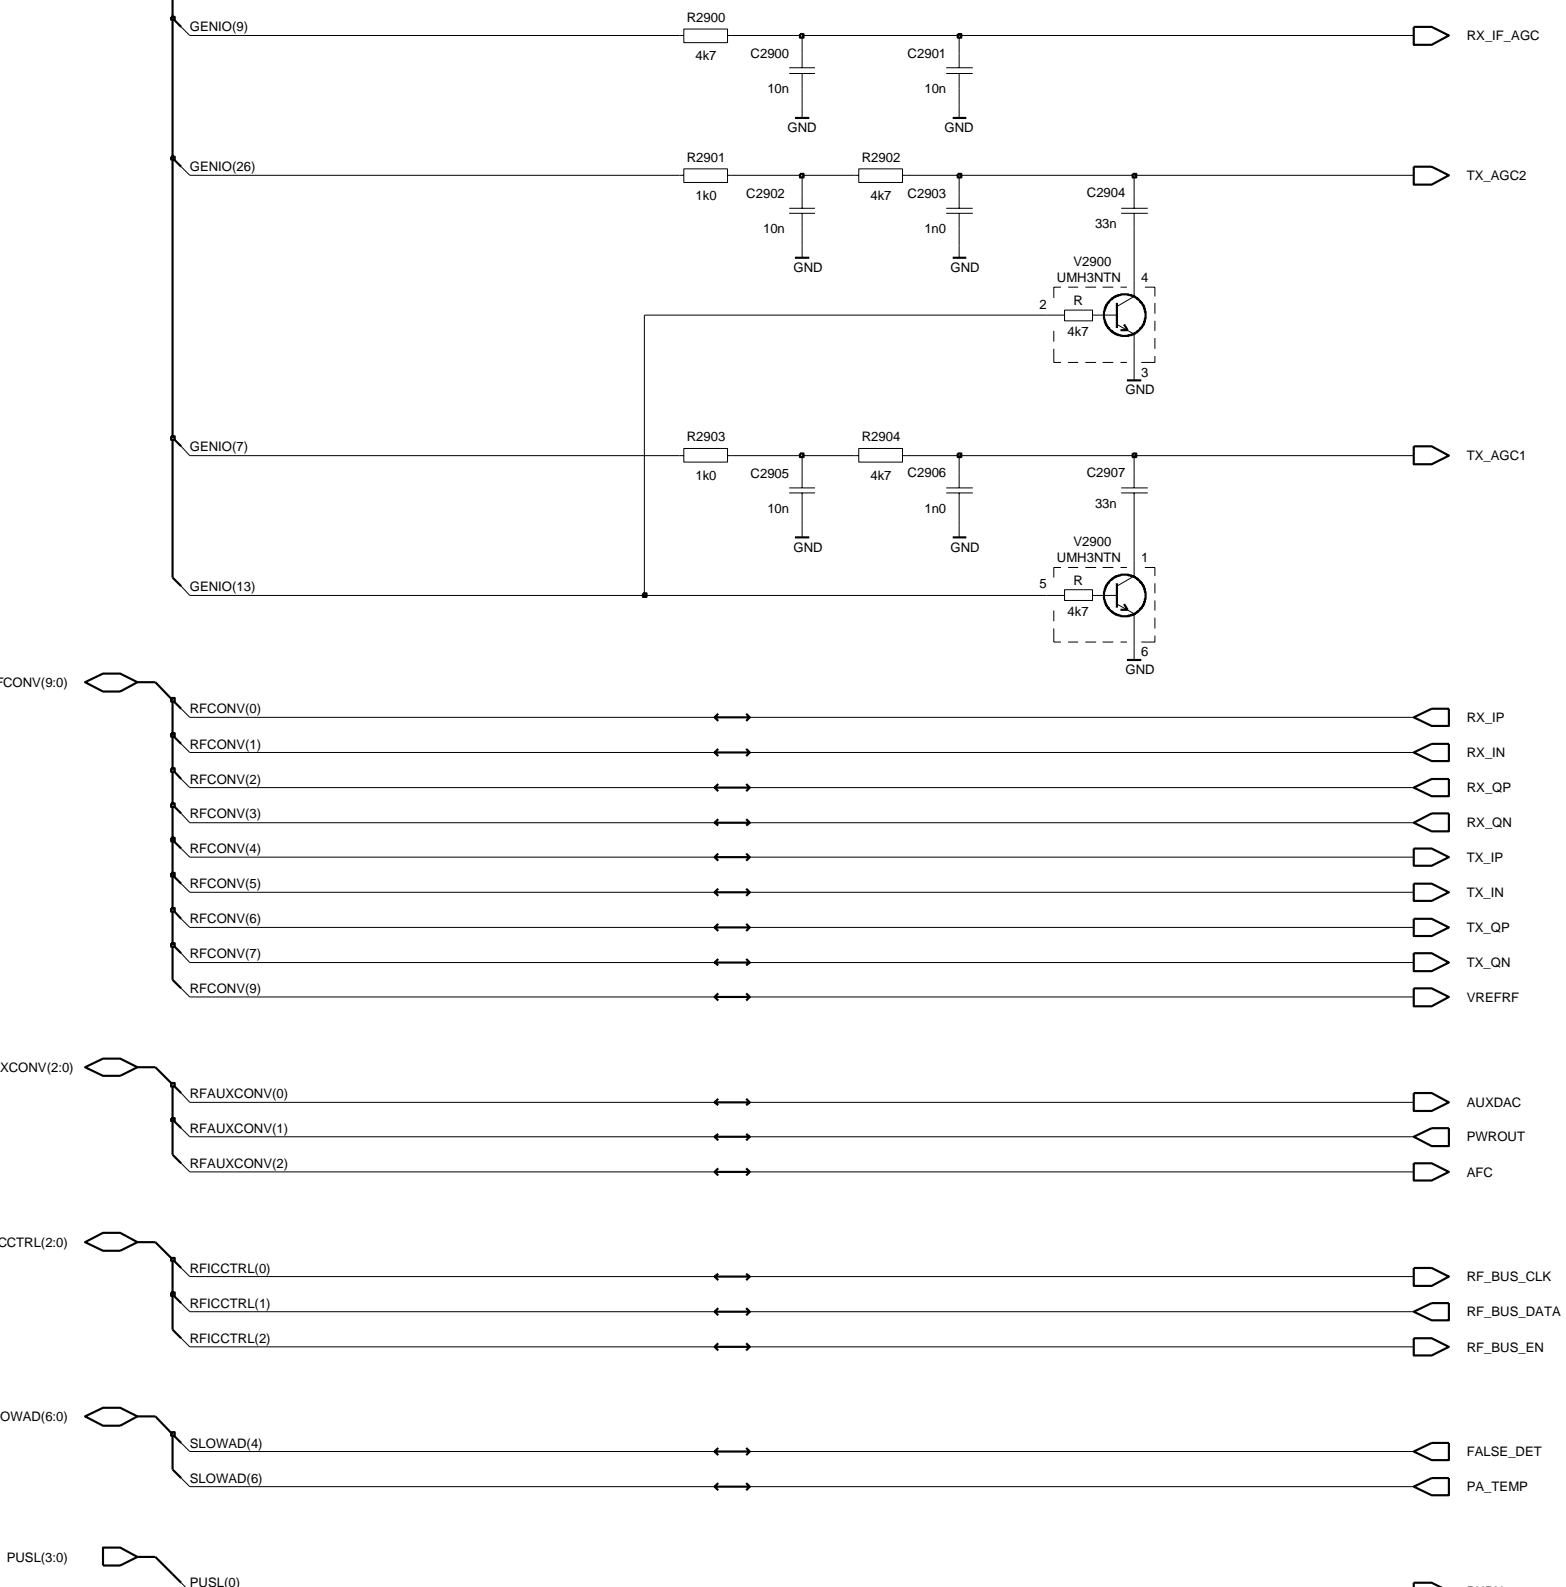

ACTOR

ROW	Soft left	Up	Down	Soft right
ROW1	1	4	7	*
ROW2	2	5	8	0
ROW3	3	6	9	#
ROW4				
COL1				
COL2				
COL3				
COL4				
COL5				

LOGIC INPUTS

BAND	GAIN_CTL	IF_SEL
0	1	0
0	0	0
1	1	0
1	0	0
0	1	1
0	0	1

Z700
B39841-B90
836.5M

Z7001
B39192-B9014-E
1850-191

and 2128i only)

C2400 0720

D2404

D2402

D2403

D2401

C	D	E	F	G	H	I	J	K	L	M	N	O	P	Q	R
---	---	---	---	---	---	---	---	---	---	---	---	---	---	---	---

D2800
D2200
B2200
R3000 C3002 C3001
C2881 C2219 C3000
C2884 C2218 R7204
C7206 C7204
C7200
C7200 C7203 C7207
R7200 R7205 C2221
C2223 C2224
C2220 C2222
C2237 C2236
C2235 C2233
C2234 C2230
C2229 C2231
C2226 C2232
C2215 C2205