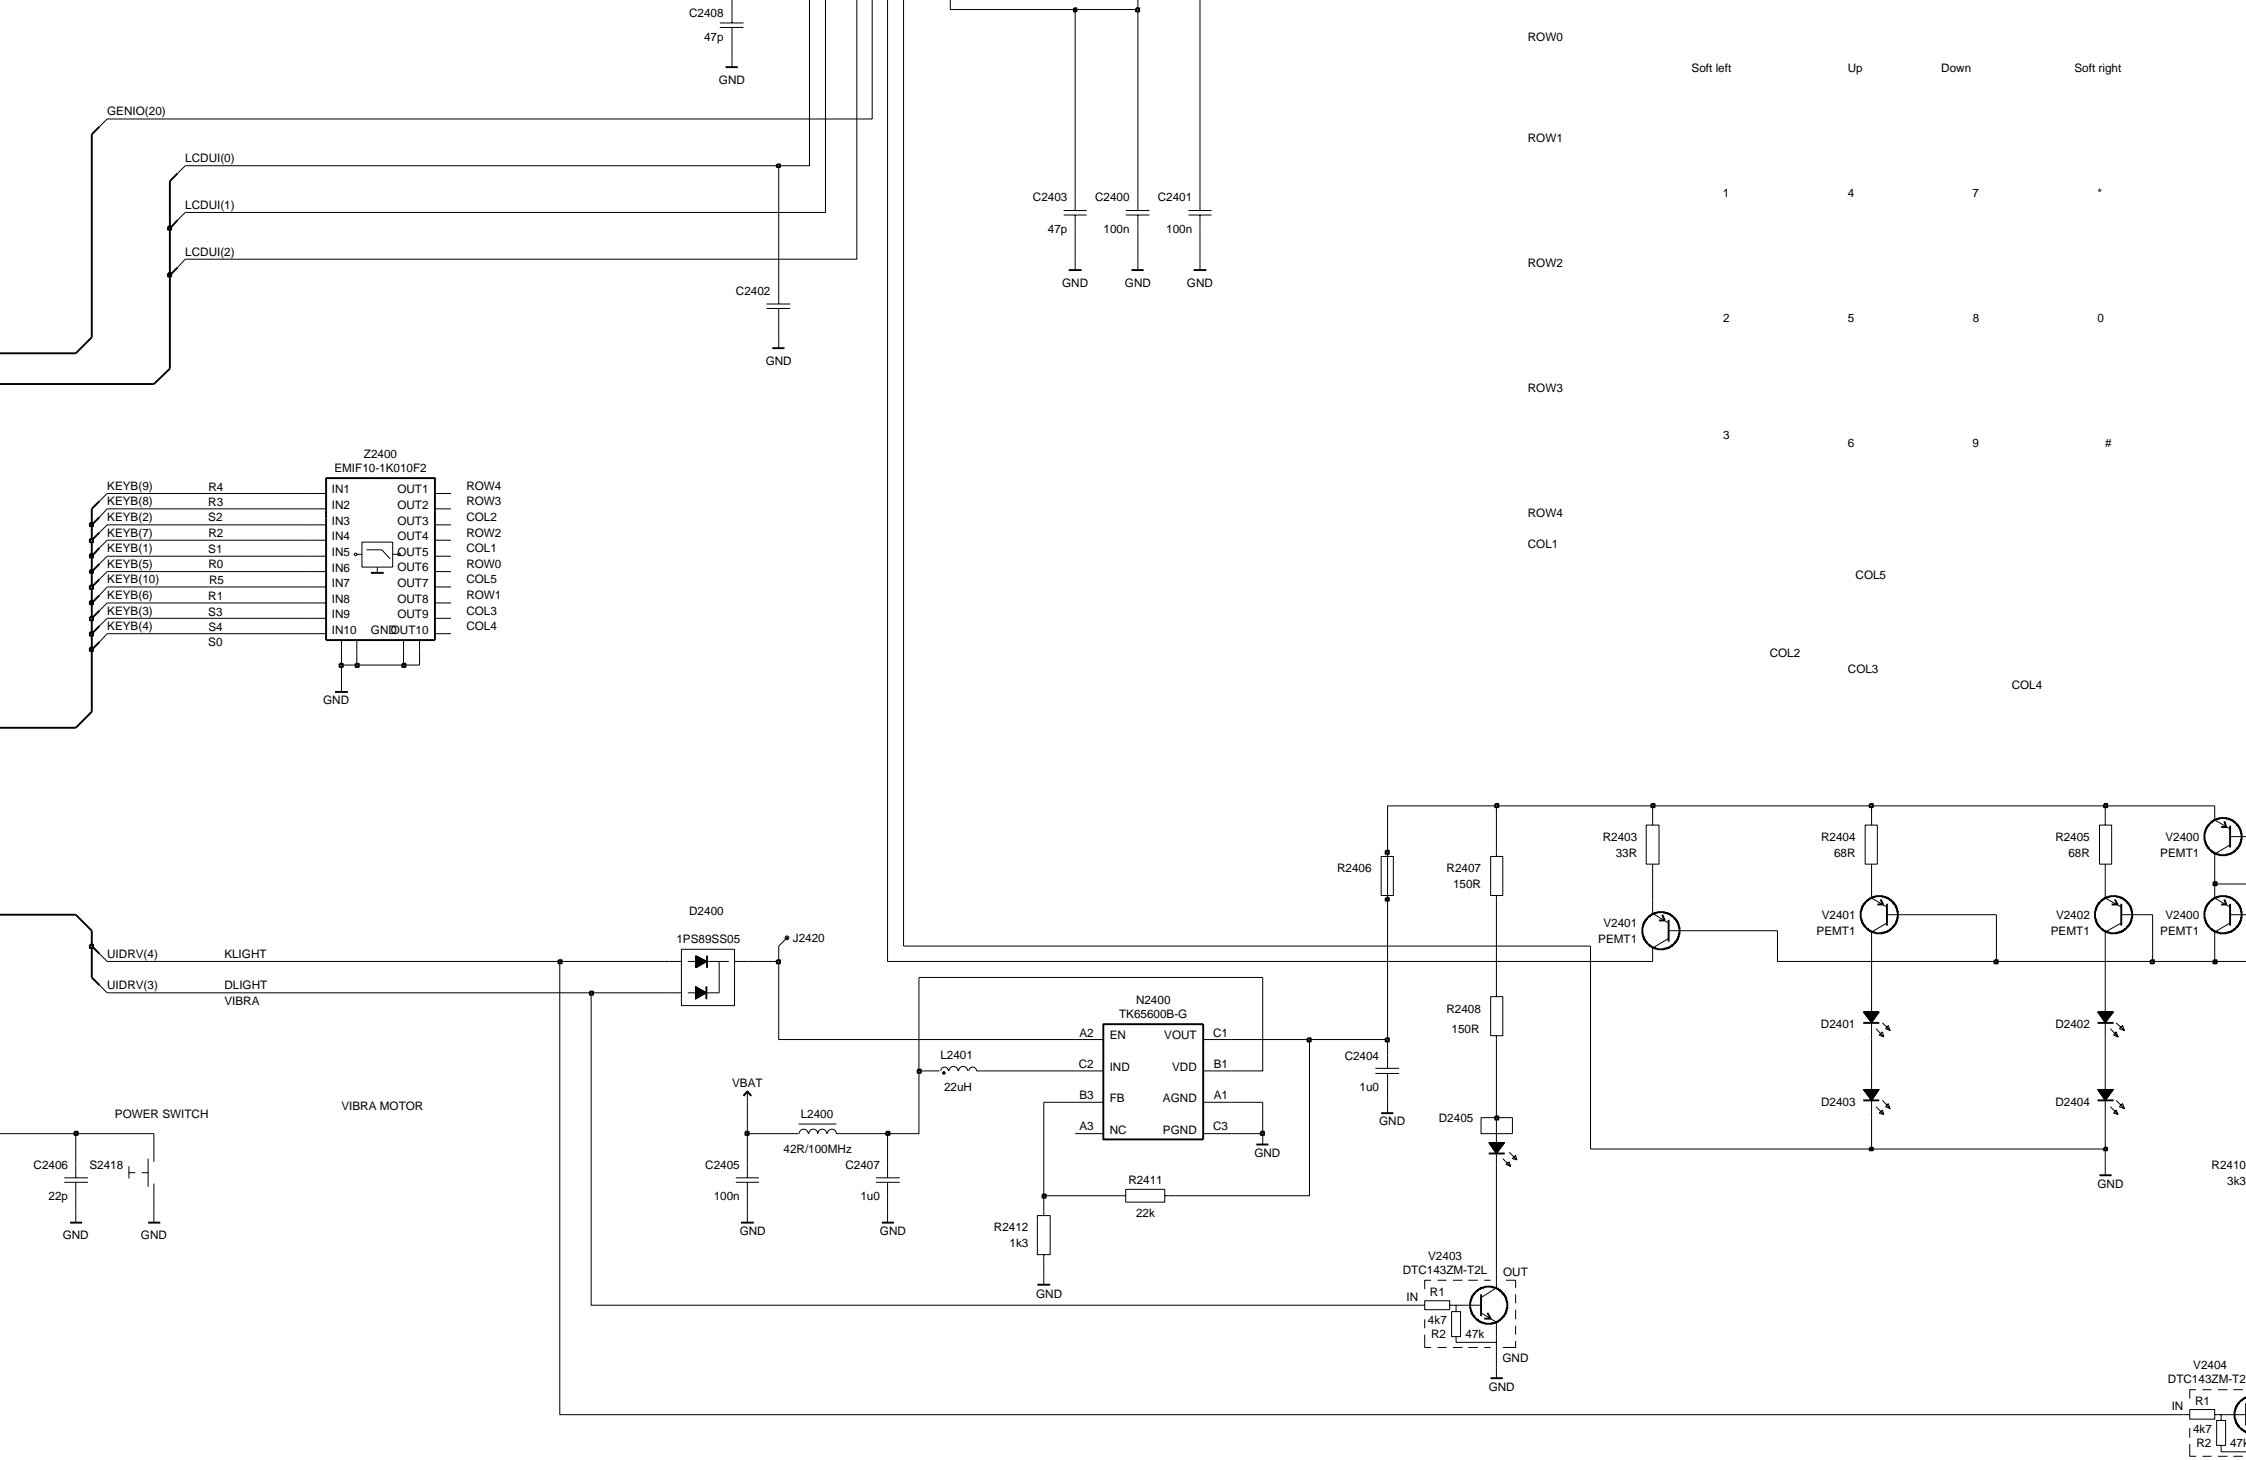

GENIO(31:0)	GENIO(31:0)	GENIO(31:0)	TX_GATE	TX_GATE	TX_GATE
			SYNTH_LE	SYNTH_LE	SYNTH_LE
			RX_IF_AGC	RX_IF_AGC	RX_IF_AGC
			TX_AGC2	TX_AGC2	TX_AGC2
			TX_AGC1	TX_AGC1	TX_AGC1
RFCONV(9:0)		RFCONV(9:0)	RX_IP	RX_IP	RX_IP
			RX_IN	RX_IN	RX_IN
			RX_QP	RX_QP	RX_QP
			RX_QN	RX_QN	RX_QN
			TX_IP	TX_IP	TX_IP
			TX_IN	TX_IN	TX_IN
			TX_QP	TX_QP	TX_QP
			TX_QN	TX_QN	TX_QN
			VREFRF	VREFRF	VREFRF01
RFAUXCONV(2:0)		RFAUXCONV(2:0)	AUXDAC	AUXDAC	PA_BIAS
			PWROUT	PWROUT	PWROUT
			AFC	AFC	AFC
RFICCTRL(2:0)		RFICCTRL(2:0)	RF_BUS_CLK	RF_BUS_CLK	RF_BUS_CLK
			RF_BUS_DATA	RF_BUS_DATA	RF_BUS_DATA
			RF_BUS_EN	RF_BUS_EN	RF_BUS_EN
SLOWAD(6:0)		SLOWAD(6:0)	FALSE_DET	FALSE_DET	FALSE_DET
			PA_TEMP	PA_TEMP	PA_TEMP
PUSL(3:0)	PUSL(3:0)	PUSL(3:0)	PURX	PURX	PURX
CLK19M2_UPP					CLK19M2_UPP
CLK19M2_GPS					CLK19M2_GPS

ACTOR

ROW	Soft left	Up	Down	Soft right
ROW1	1	4	7	*
ROW2	2	5	8	0
ROW3	3	6	9	#
ROW4				
COL1				
COL2				
COL3				
COL4				
COL5				

LOGIC INPUTS

BAND	GAIN_CTL	IF_SEL
0	1	0
0	0	0
1	1	0
1	0	0
0	1	1
0	0	1

Z700
B39841-B90
836.5M

Z7001
B39192-B9014-E
1850-191

and 2128i only)

C2400 0720

D2404

D2402

D2403

D2401

C	D	E	F	G	H	I	J	K	L	M	N	O	P	Q	R
---	---	---	---	---	---	---	---	---	---	---	---	---	---	---	---