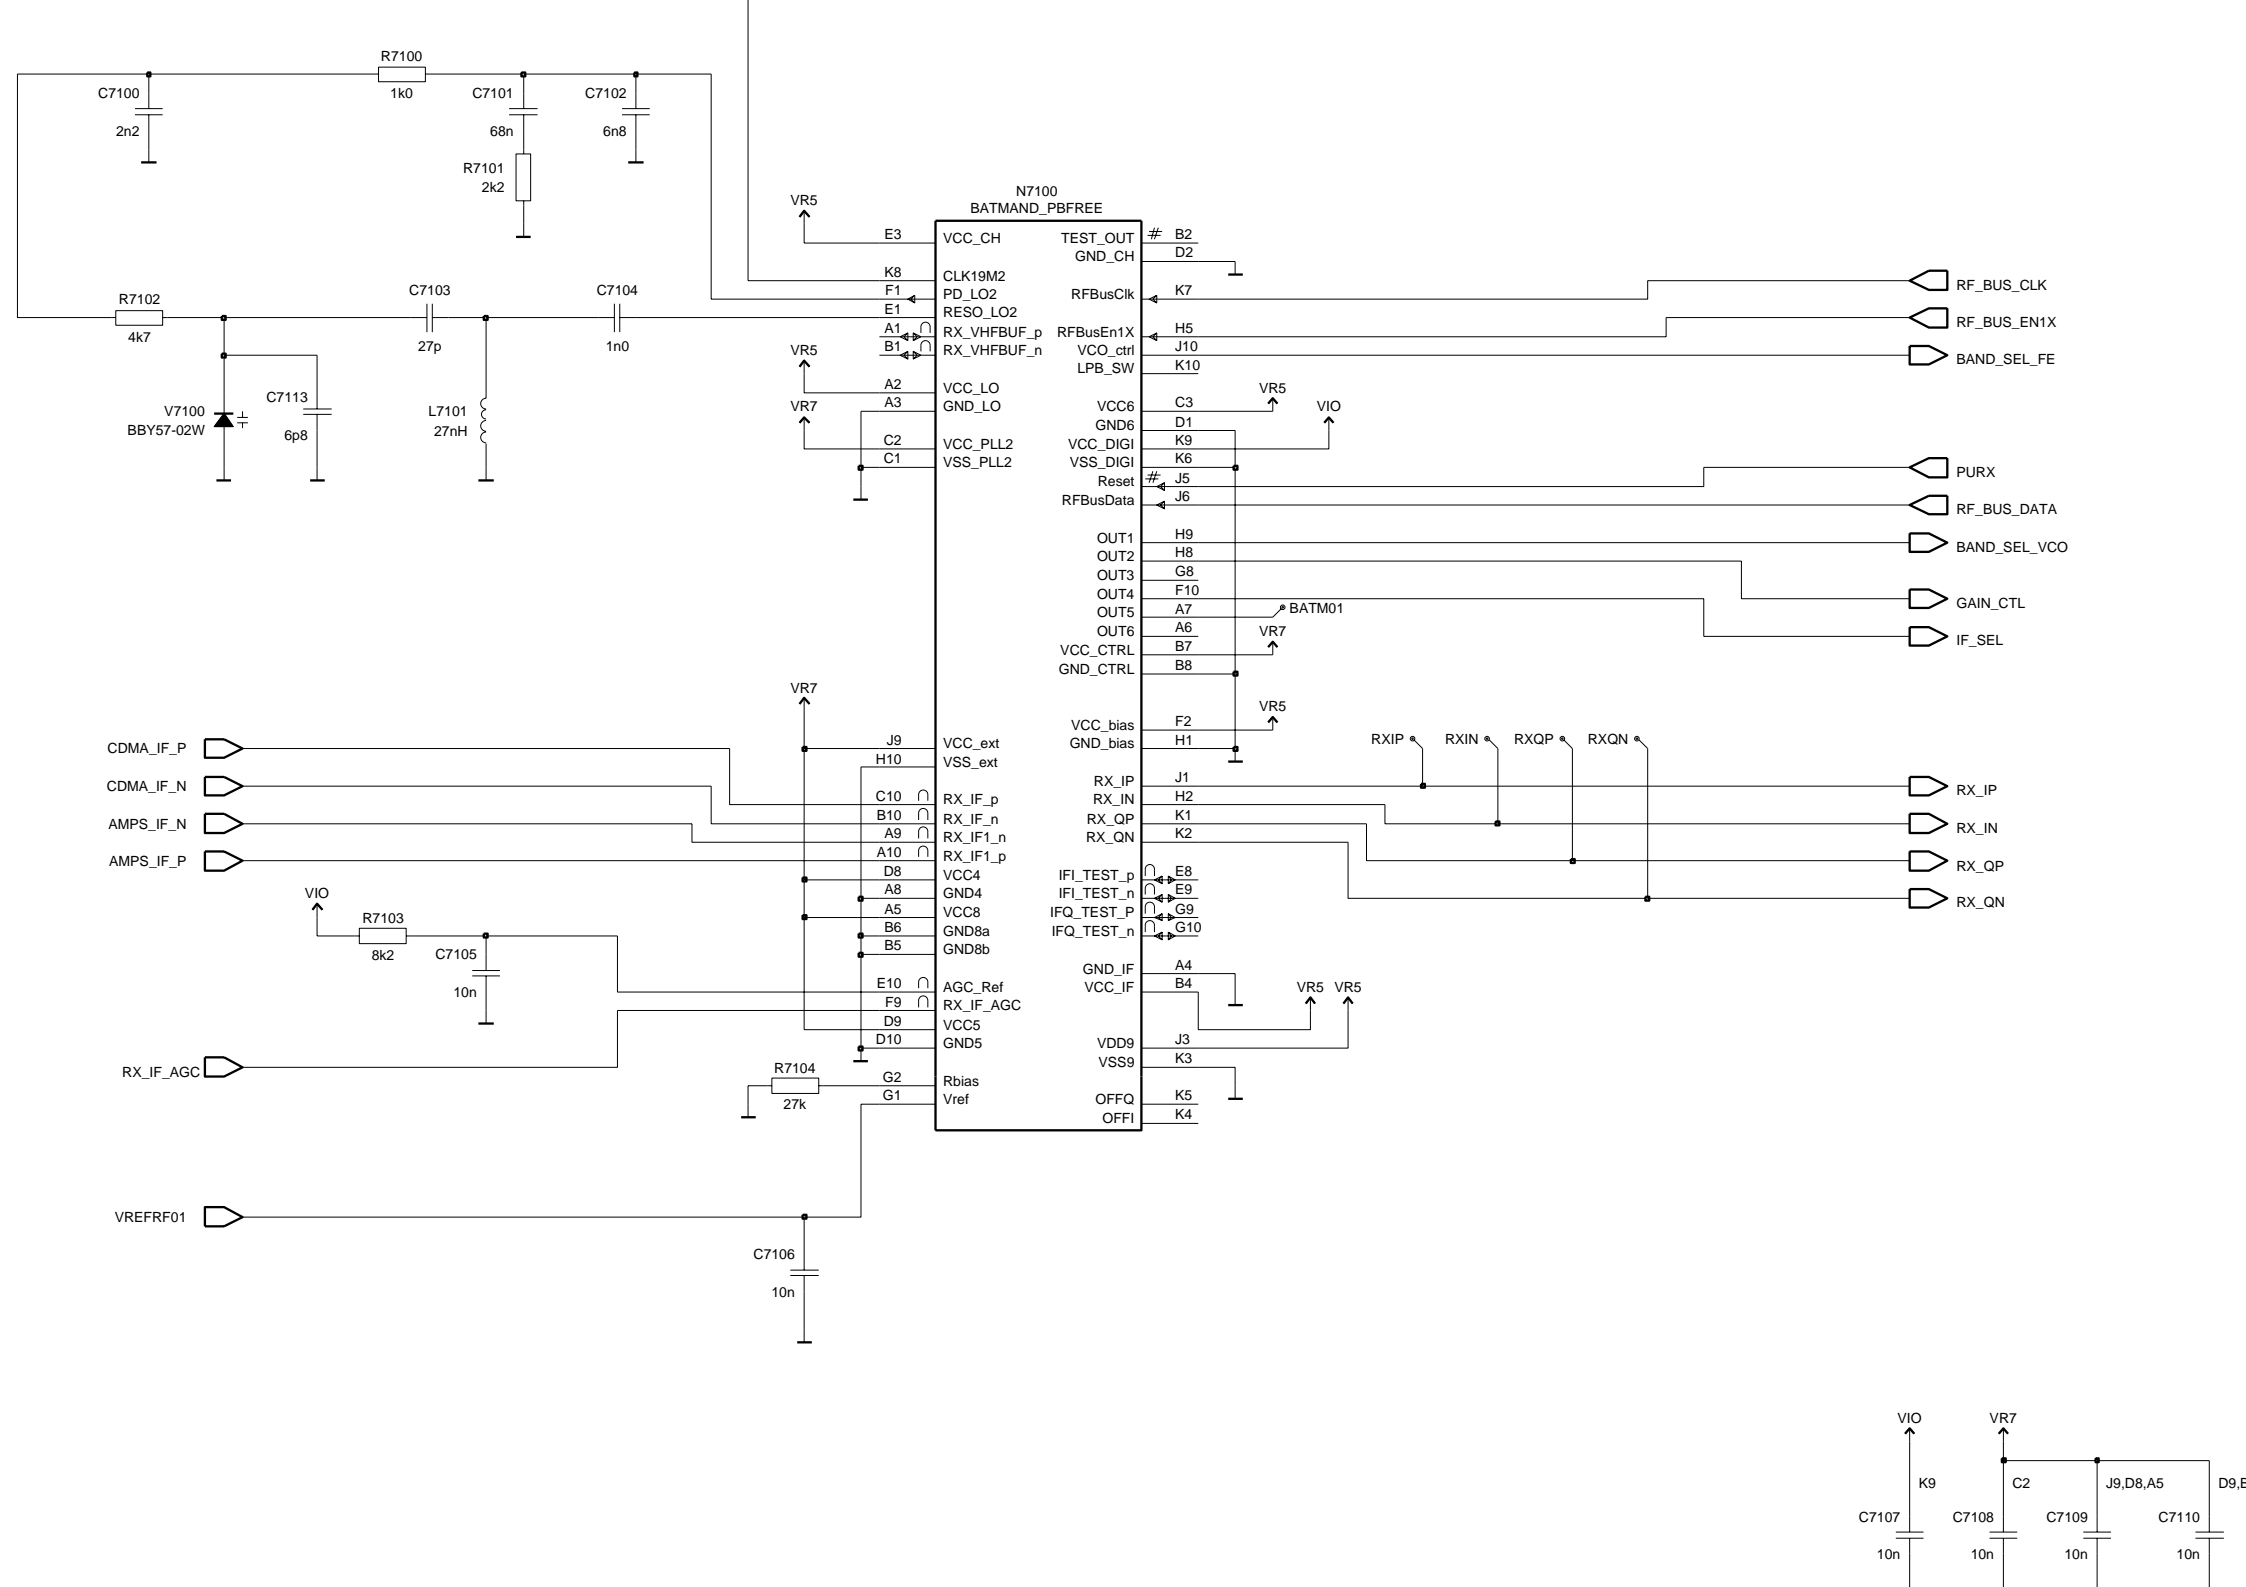

ACTOR

ROW	Soft left	Up	Down	Soft right
ROW1	1	4	7	*
ROW2	2	5	8	0
ROW3	3	6	9	#
ROW4				
COL1				
COL2				
COL3				
COL4				
COL5				

LOGIC INPUTS

BAND	GAIN_CTL	IF_SEL
0	1	0
0	0	0
1	1	0
1	0	0
0	1	1
0	0	1

Z700
B39841-B90
836.5M

Z7001
B39192-B9014-E
1850-191

and 2128i only)

C2400 0720

D2404

D2402

D2403

D2401

C	D	E	F	G	H	I	J	K	L	M	N	O	P	Q	R
---	---	---	---	---	---	---	---	---	---	---	---	---	---	---	---

R2007
R2004 R2008
C2010 C2009

Z400

V2404
C2104 R2104
C2105 R2105
C2401 R2410
R2403 R2404
R2407 R2405
R2408 R2406
V2403
D2400
C2102 R2102
C2108 R2108
C2107 R2107
C2211 R2211
C2214 R2214
C2212 R2212
C2200 R2200
C2216 R2216
C2228 R2228
C2227 R2227
C2213 R2213
C2204 R2204
C2215 R2215
C2208 R2208
C2210 R2210
C2209 R2209
C2202 R2202
C2203 R2203
R2200 C2200
C2205 R2205
C2201 R2201

D2800
D2200
B2200
R3000 C3002 C3001
C2881 C2219 C3000
C2884 C2218 R7204
C7206 C7204
C7200
C7200 C7203 C7207
R7200 R7205 C2221
C2223 C2224
C2220 C2222
C2237 C2236
C2235 C2233
C2234 C2230
C2229 C2231
C2226 C2232
C2215 C2205