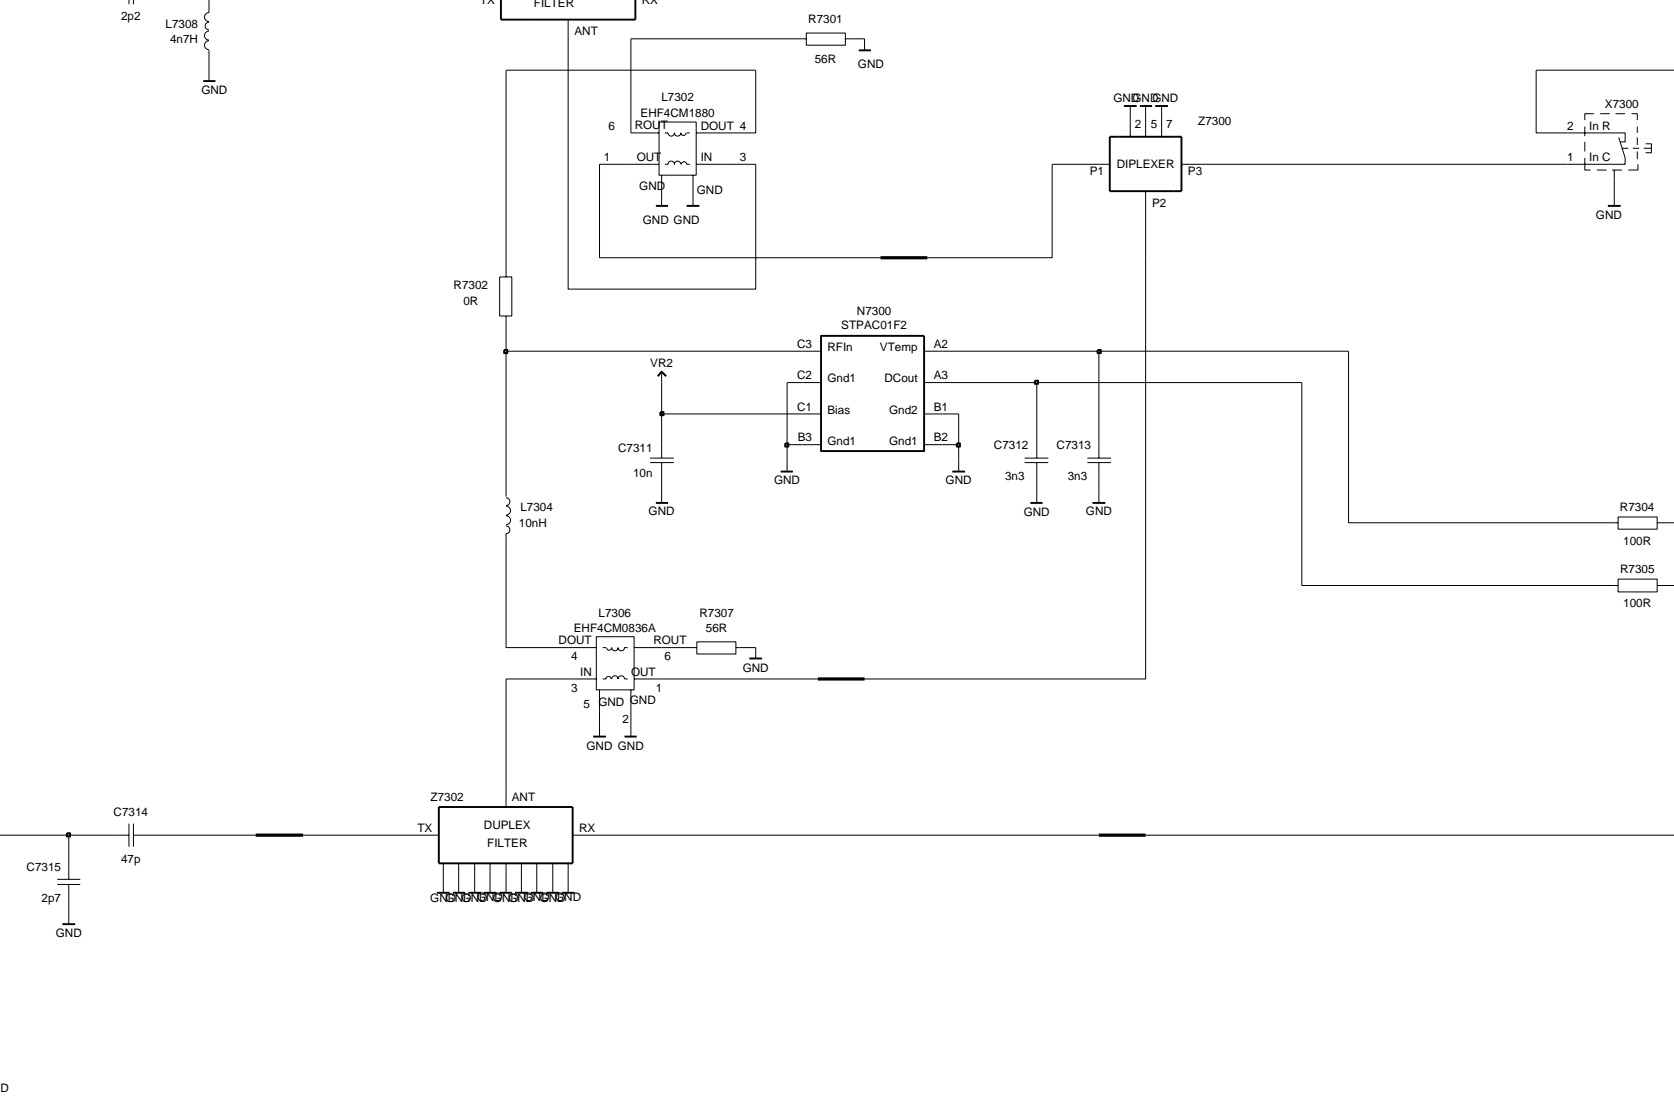

ACTOR

ROW	Soft left	Up	Down	Soft right
ROW1	1	4	7	*
ROW2	2	5	8	0
ROW3	3	6	9	#
ROW4				
COL1				
COL2				
COL3				
COL4				
COL5				

LOGIC INPUTS

BAND	GAIN_CTL	IF_SEL
0	1	0
0	0	0
1	1	0
1	0	0
0	1	1
0	0	1

Z700
B39841-B90
836.5M

Z7001
B39192-B9014-E
1850-191

and 2128i only)

C2400 0720

D2404

D2402

D2403

D2401

C	D	E	F	G	H	I	J	K	L	M	N	O	P	Q	R
---	---	---	---	---	---	---	---	---	---	---	---	---	---	---	---

D2800
D2200
B2200
R3000 C3002 C3001
C2881 C2219 C3000
C2884 C2218 R7204
C7206 C7204
C7200
C7200 C7203 C7207
R7200 R7205 C2221
C2223 C2224
C2220 C2222
C2237 C2236
C2235 C2233
C2234 C2230
C2229 C2231
C2226 C2232
C2215 C2205