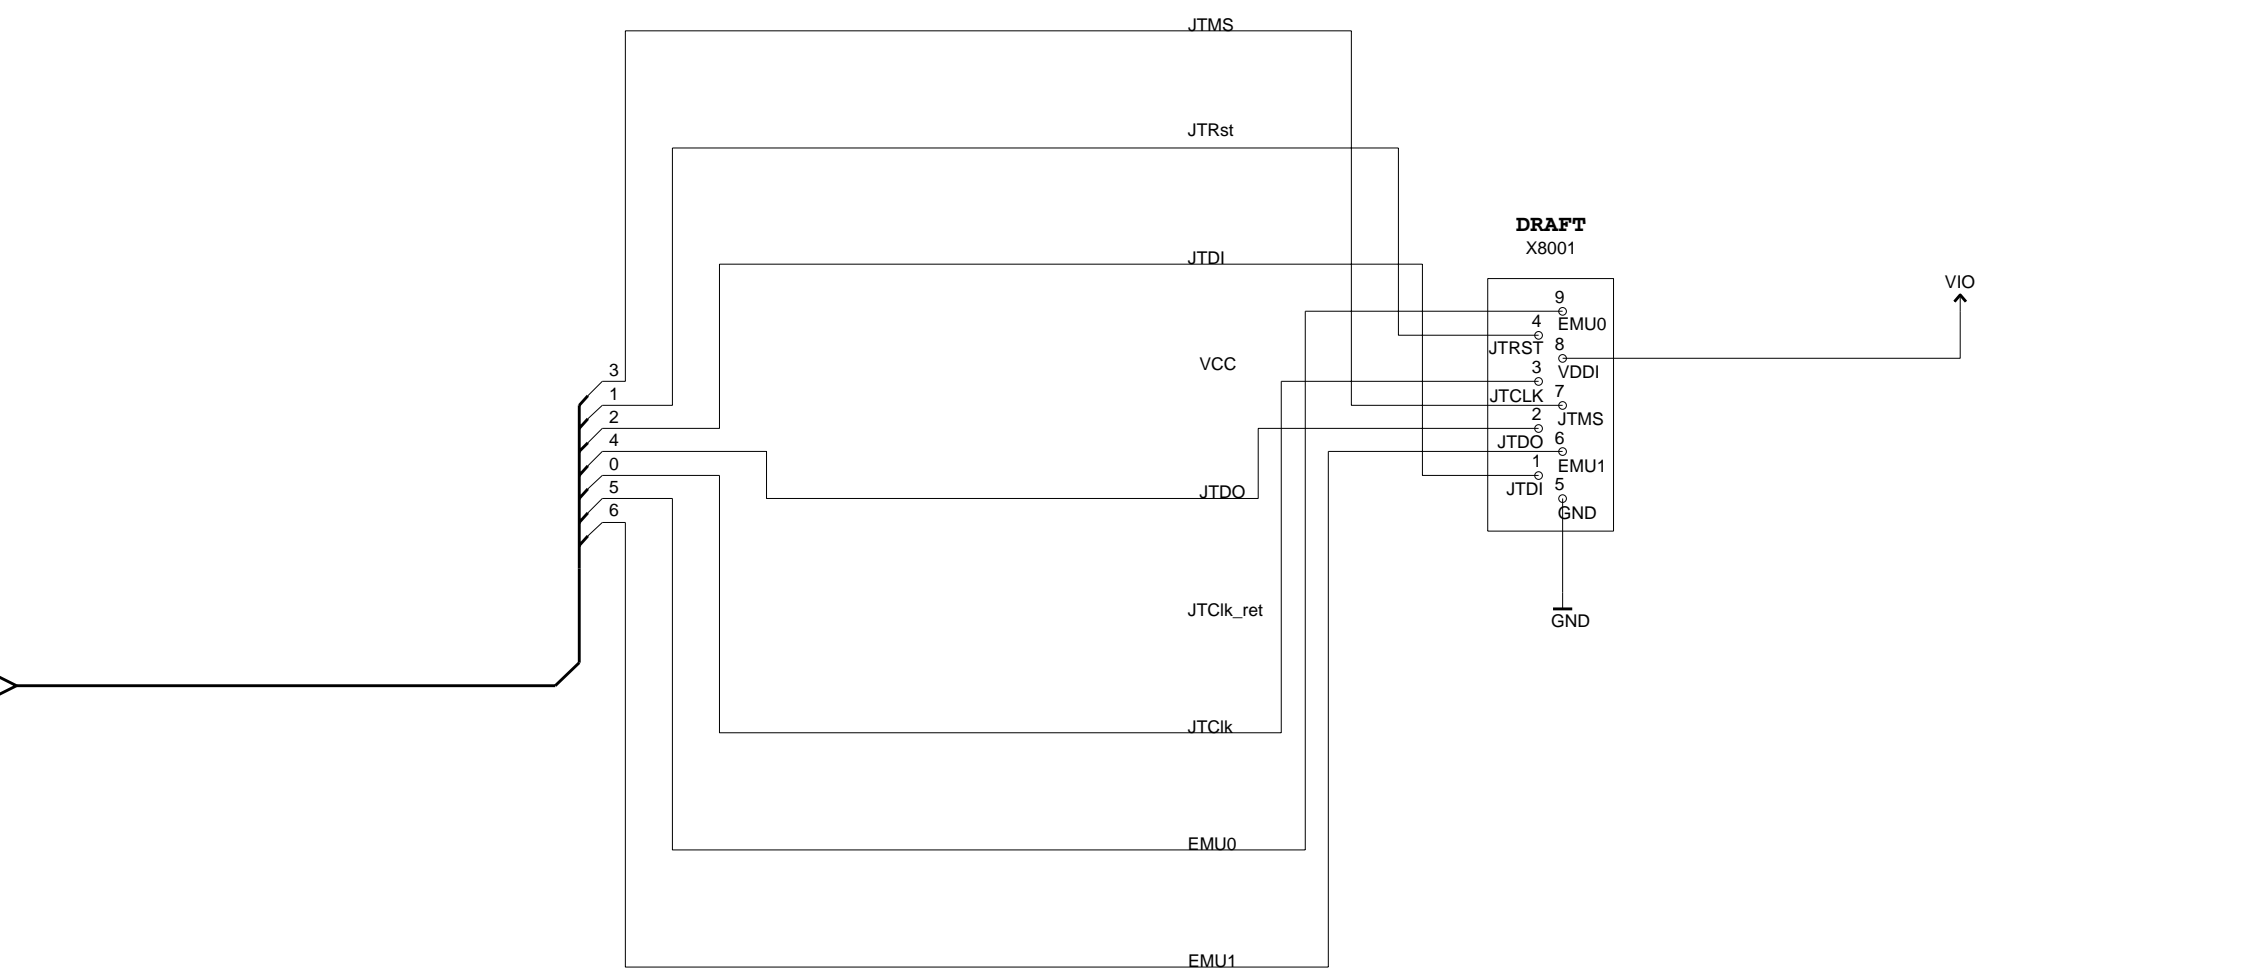

ACTOR

ROW	Soft left	Up	Down	Soft right
ROW1	1	4	7	*
ROW2	2	5	8	0
ROW3	3	6	9	#
ROW4				
COL1				
COL2				
COL3				
COL4				
COL5				

LOGIC INPUTS

BAND	GAIN_CTL	IF_SEL
0	1	0
0	0	0
1	1	0
1	0	0
0	1	1
0	0	1

Z700
B39841-B90
836.5M