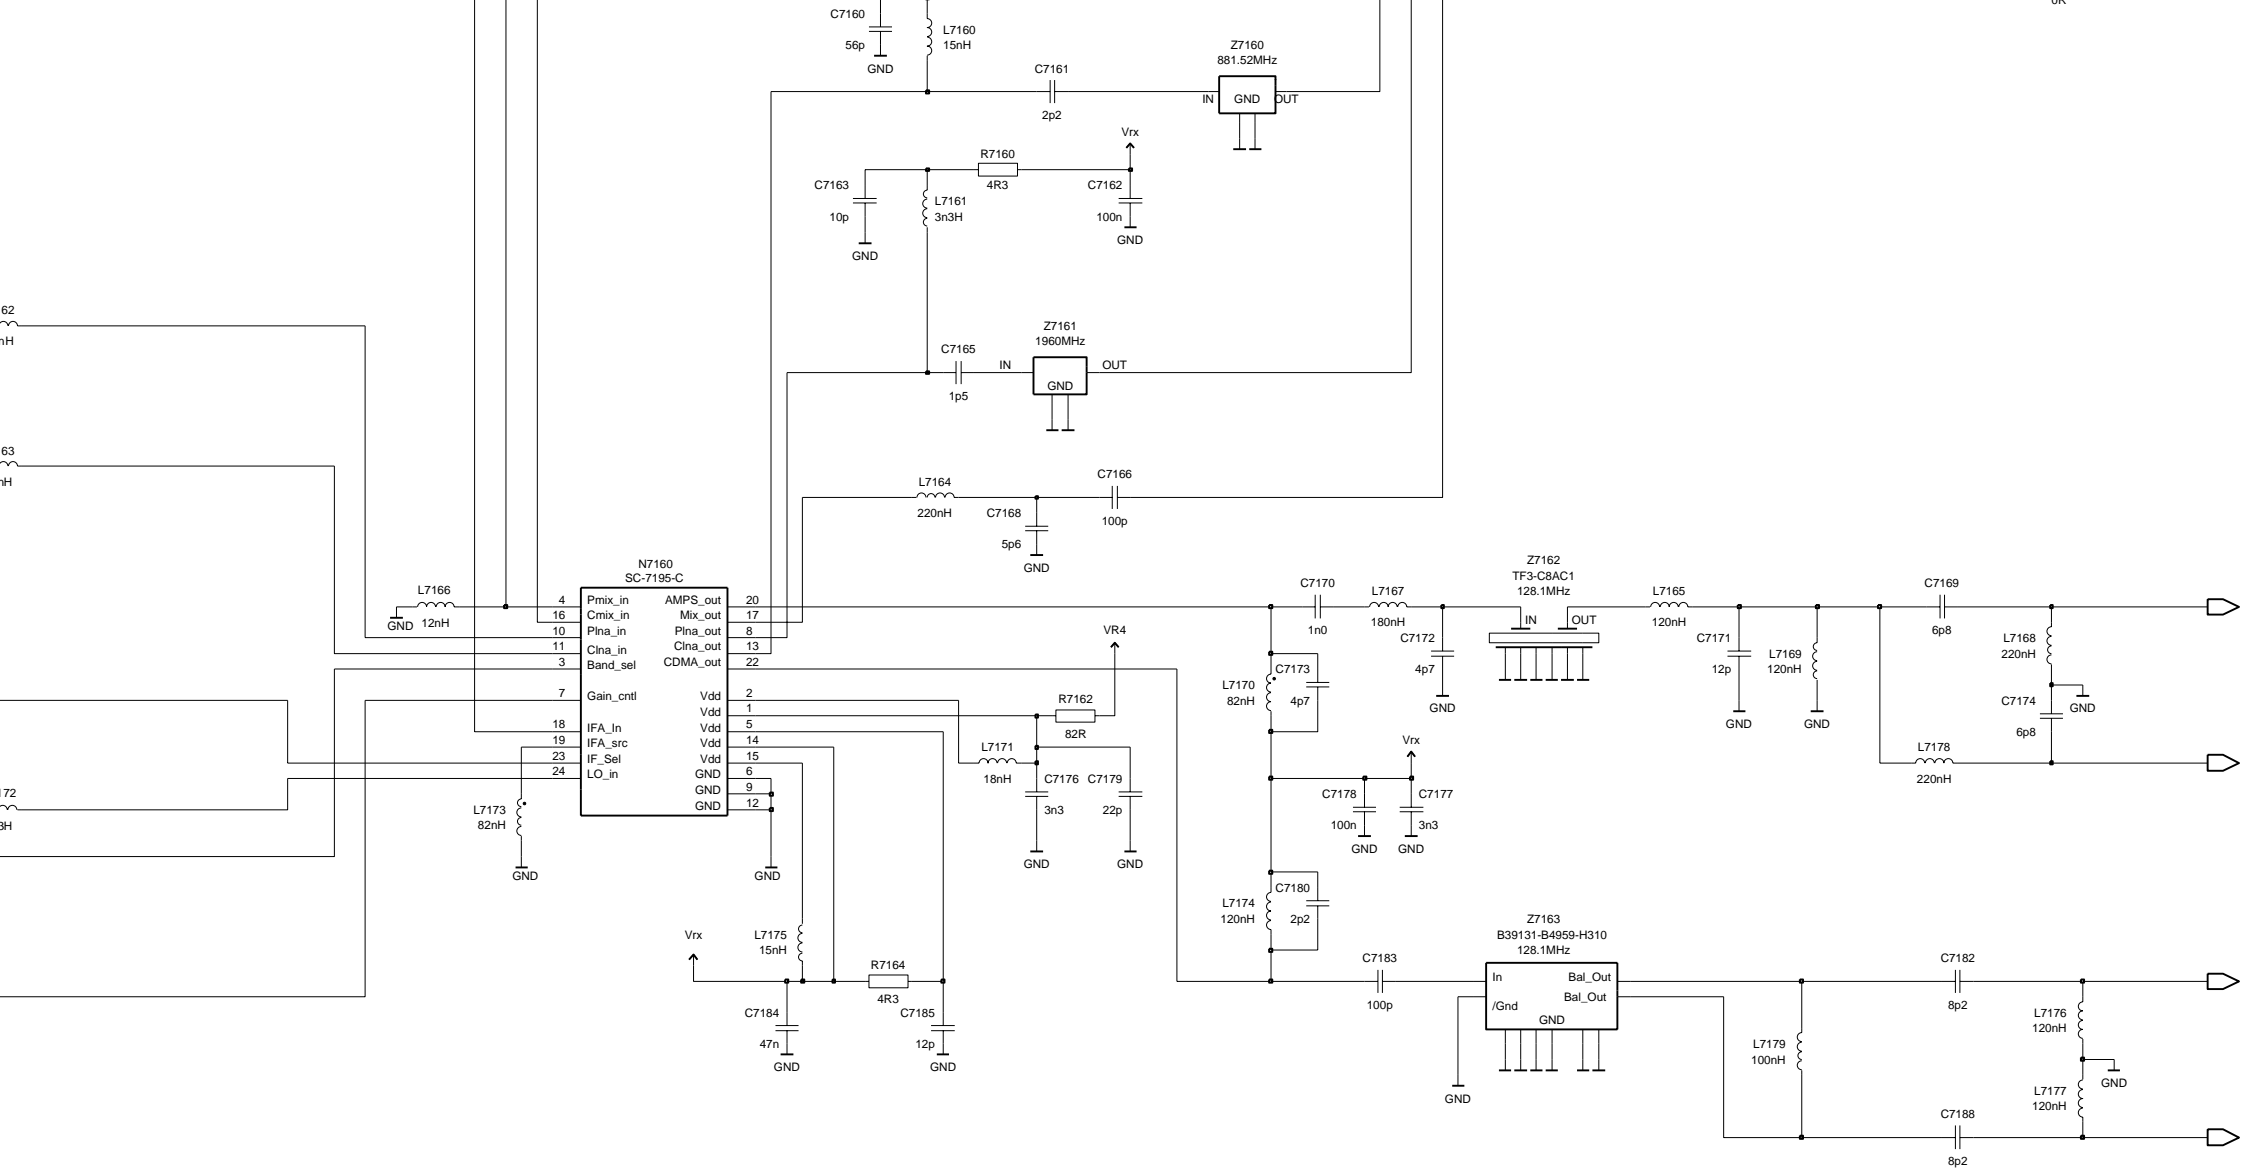

ACTOR

ROW	Soft left	Up	Down	Soft right
ROW1	1	4	7	*
ROW2	2	5	8	0
ROW3	3	6	9	#
ROW4				
COL1				
COL2				
COL3				
COL4				
COL5				

LOGIC INPUTS

BAND	GAIN_CTL	IF_SEL
0	1	0
0	0	0
1	1	0
1	0	0
0	1	1
0	0	1

Z700
B39841-B90
836.5M

Z7001
B39192-B9014-E
1850-191

and 2128i only)

C2400 0720

D2404

D2402

D2403

D2401

C	D	E	F	G	H	I	J	K	L	M	N	O	P	Q	R
---	---	---	---	---	---	---	---	---	---	---	---	---	---	---	---

D2800
D2200
B2200
R3000 C3002 C3001
C2881 C2219 C3000
C2884 C2218 R7204
C7206 C7204
C7200
C7200 C7203 C7207
R7200 R7205 C2221
C2223 C2224
C2220 C2222
C2237 C2236
C2235 C2233
C2234 C2230
C2229 C2231
C2226 C2232
C2215 C2205