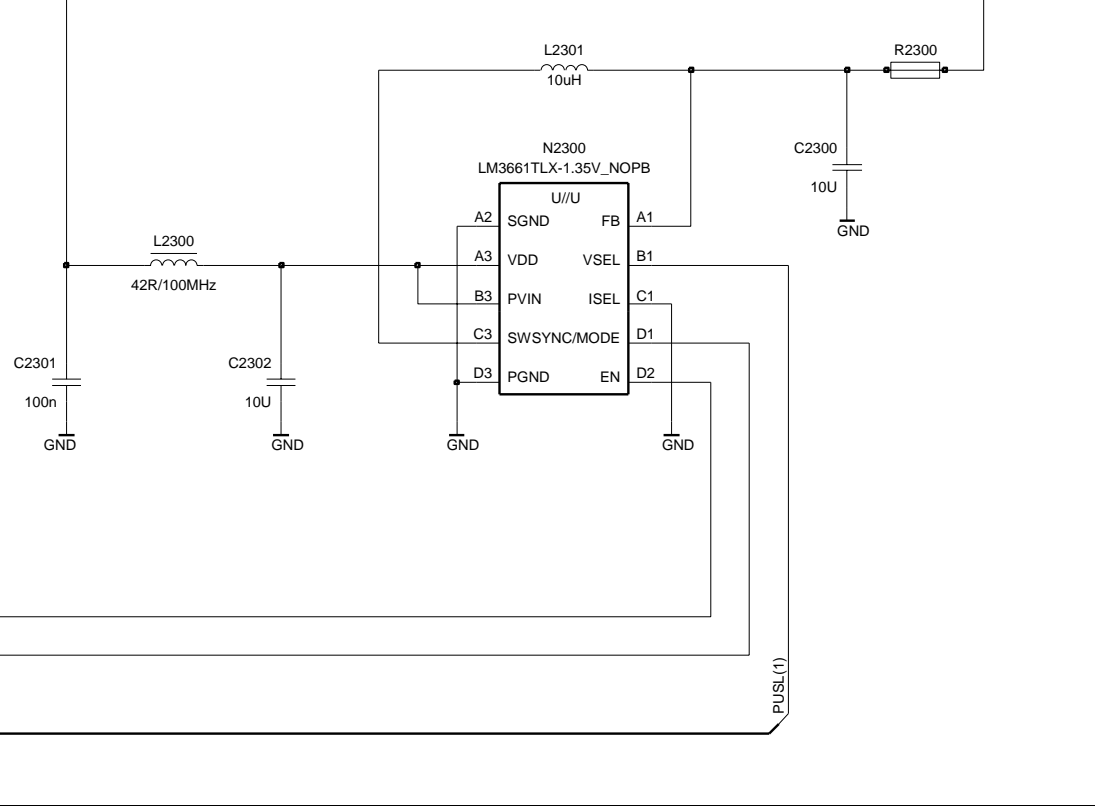

ACTOR

ROW	Soft left	Up	Down	Soft right
ROW1	1	4	7	*
ROW2	2	5	8	0
ROW3	3	6	9	#
ROW4				
COL1				
COL2				
COL3				
COL4				
COL5				

LOGIC INPUTS

BAND	GAIN_CTL	IF_SEL
0	1	0
0	0	0
1	1	0
1	0	0
0	1	1
0	0	1

Z700
B39841-B90
836.5M