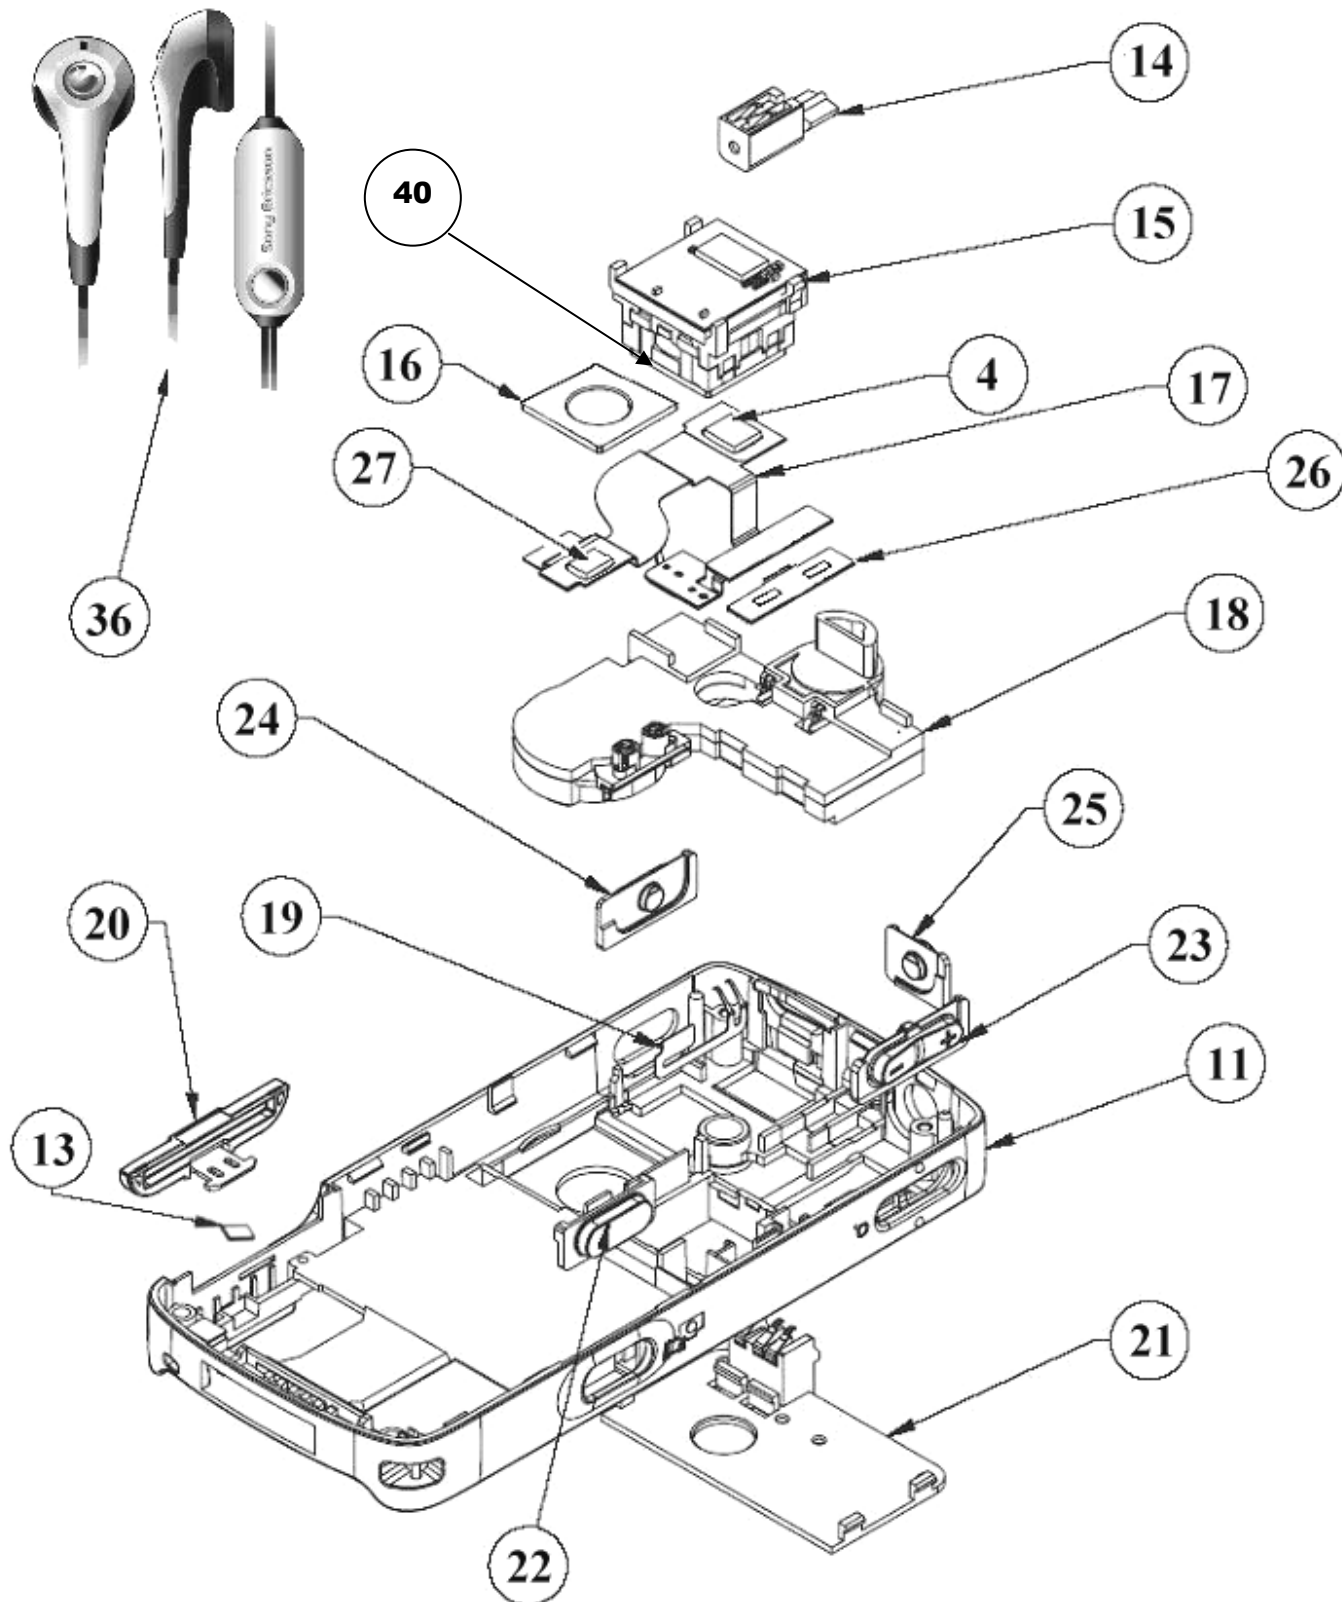

Part List , Mechanical

Applicable for D750, W800, K758 and W700

1	Exploded view	2
1.1	Exploded view upper cabinet	2
2	Part List	5
2.1	Part list phone	5
3	Label Part List.....	7
4	Revision History	8

1 Exploded view

1.1 Exploded view upper cabinet

2 Part List

2.1 Part list phone

This Part List includes all parts possible to replace by using the Mechanical Repair Process. Parts available to order will be found in the Web Shop.

Pos. number refers to the Exploded View.

Pos.	Description	Part Number	Comments
1	System connector	RNV 799 36	
2	Joystick button assembly	SXK 109 6713/2	D750/K758
2	Joystick button assembly	SXK 109 6713/3	W800/W700
3	Tape, MS Duo	SXA 109 5741	
4	Support pad LCD	SXA 109 5047	
5	Keyboard Foil	SXA 109 5046/1	D750/K758
5	Keyboard Foil	SXA 109 5046/3	W800/W700
6	Plastic carrier assembly	SXK 109 6124	
7	Ground spring (2 pcs)	SXA 109 5035	
8	Tape (plastic carrier)	SXA 109 5152	
9	Spacer (Board to board connector)	SXA 109 5087	
10	LCD	RNH 942 29	
11	Frame assembly	SXK 109 6123	D750/K758
11	Frame assembly/ Smooth White	SXK 109 6123/1	W800/W700
11	Frame assembly/ Titanium	SXK 109 6123/2	W700
12	Irda window	SXA 109 5039	
13	Liquid Intrusion Indicator (frame)	SXA 109 4884	
14	Vibrator assembly (Shicoh)	BKE 903 24	
15	Camera module	KNC 201 15	
15	Camera module	KNC 201 37	W700
16	Camera gasket	SXA 109 5243	Not for W700
17	Camera flex	ROA 128 1186	
17	Camera flex	ROA 128 1973	W700
18	Speaker Box (AAC)	RLE 908 22/3	
19	Bluetooth antenna	KRE 101 1362	
20	Memory card rubber lid / Titanium	SXA 109 5048	D750/K758/W700
20	Memory card rubber lid / Smooth White	SXA 109 5048/1	W800/W700
21	Antenna	KRE 101 1593	Old: KRE 101 1586
21	Antenna	KRE 101 1593/2	W700
22	Camera key	SXA 109 5082	
23	Volume key / Titanium	SXA 109 5050	D750/K758/W700
23	Volume key / Smooth White	SXA 109 5050/1	W800/W700
24	Music Player Key / Titanium	SXA 109 5053	D750/K758/W700
24	Music Player Key / Smooth White	SXA 109 5053/1	W800/W700
25	On/Off key / Titanium	SXA 109 5052	D750/K758/W700