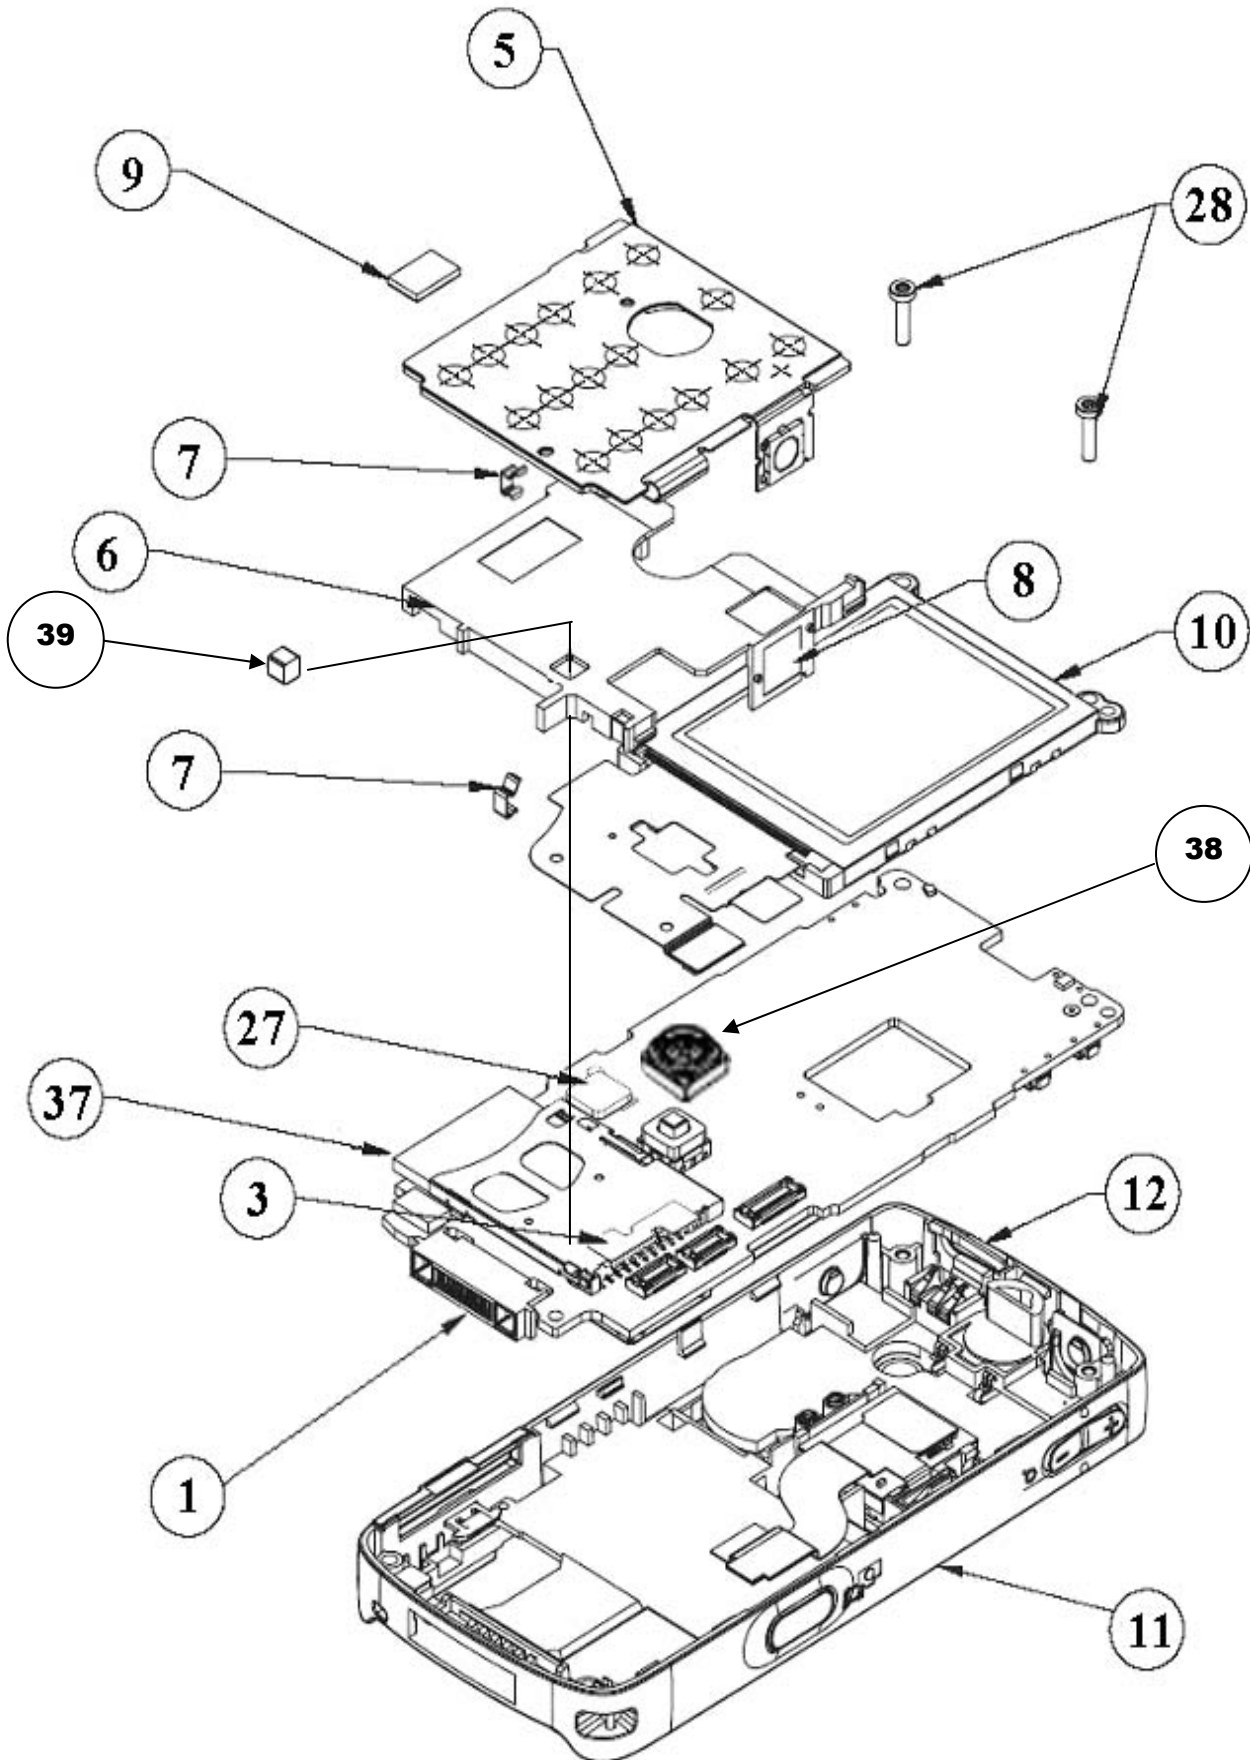

Part List , Mechanical

Applicable for D750, W800, K758 and W700

1	Exploded view	2
1.1	Exploded view upper cabinet	2
2	Part List	5
2.1	Part list phone	5
3	Label Part List.....	7
4	Revision History	8

1 Exploded view

1.1 Exploded view upper cabinet

2 Part List

2.1 Part list phone

This Part List includes all parts possible to replace by using the Mechanical Repair Process. Parts available to order will be found in the Web Shop.

Pos. number refers to the Exploded View.

Pos.	Description	Part Number	Comments
1	System connector	RNV 799 36	
2	Joystick button assembly	SXK 109 6713/2	D750/K758
2	Joystick button assembly	SXK 109 6713/3	W800/W700
3	Tape, MS Duo	SXA 109 5741	
4	Support pad LCD	SXA 109 5047	
5	Keyboard Foil	SXA 109 5046/1	D750/K758
5	Keyboard Foil	SXA 109 5046/3	W800/W700
6	Plastic carrier assembly	SXK 109 6124	
7	Ground spring (2 pcs)	SXA 109 5035	
8	Tape (plastic carrier)	SXA 109 5152	
9	Spacer (Board to board connector)	SXA 109 5087	
10	LCD	RNH 942 29	
11	Frame assembly	SXK 109 6123	D750/K758
11	Frame assembly/ Smooth White	SXK 109 6123/1	W800/W700
11	Frame assembly/ Titanium	SXK 109 6123/2	W700
12	Irda window	SXA 109 5039	
13	Liquid Intrusion Indicator (frame)	SXA 109 4884	
14	Vibrator assembly (Shicoh)	BKE 903 24	
15	Camera module	KNC 201 15	
15	Camera module	KNC 201 37	W700
16	Camera gasket	SXA 109 5243	Not for W700
17	Camera flex	ROA 128 1186	
17	Camera flex	ROA 128 1973	W700
18	Speaker Box (AAC)	RLE 908 22/3	
19	Bluetooth antenna	KRE 101 1362	
20	Memory card rubber lid / Titanium	SXA 109 5048	D750/K758/W700
20	Memory card rubber lid / Smooth White	SXA 109 5048/1	W800/W700
21	Antenna	KRE 101 1593	Old: KRE 101 1586
21	Antenna	KRE 101 1593/2	W700
22	Camera key	SXA 109 5082	
23	Volume key / Titanium	SXA 109 5050	D750/K758/W700
23	Volume key / Smooth White	SXA 109 5050/1	W800/W700
24	Music Player Key / Titanium	SXA 109 5053	D750/K758/W700
24	Music Player Key / Smooth White	SXA 109 5053/1	W800/W700
25	On/Off key / Titanium	SXA 109 5052	D750/K758/W700