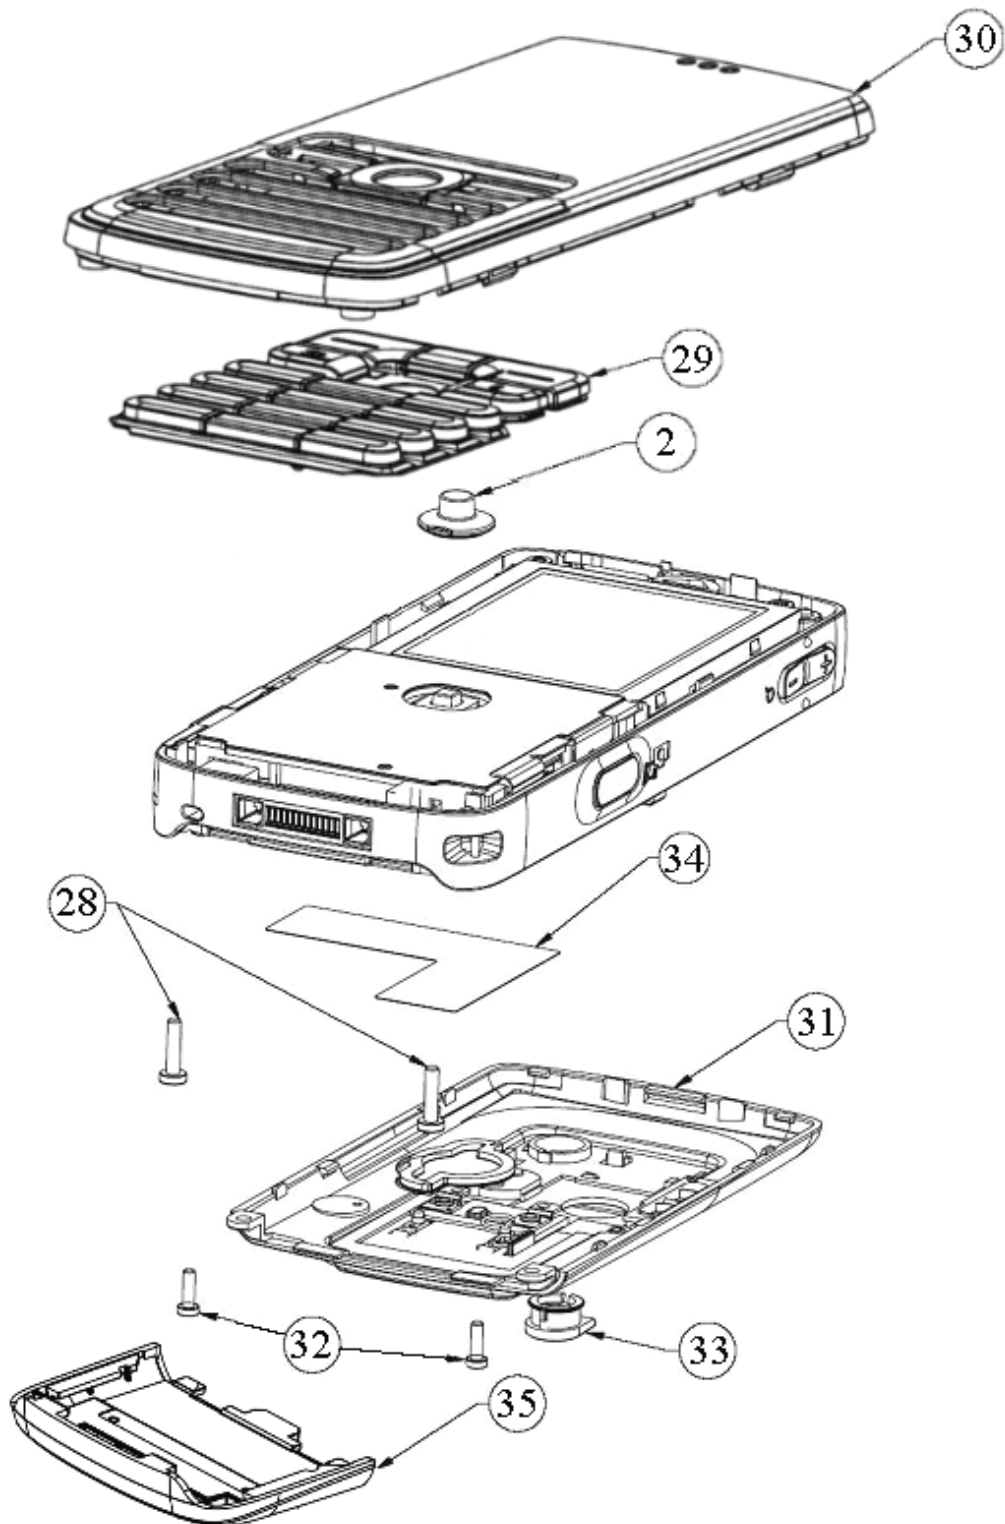

Part List , Mechanical

Applicable for D750, W800, K758 and W700

1	Exploded view	2
1.1	Exploded view upper cabinet	2
2	Part List	5
2.1	Part list phone	5
3	Label Part List.....	7
4	Revision History	8

1 Exploded view

1.1 Exploded view upper cabinet

2 Part List

2.1 Part list phone

This Part List includes all parts possible to replace by using the Mechanical Repair Process. Parts available to order will be found in the Web Shop.

Pos. number refers to the Exploded View.

Pos.	Description	Part Number	Comments
1	System connector	RNV 799 36	
2	Joystick button assembly	SXK 109 6713/2	D750/K758
2	Joystick button assembly	SXK 109 6713/3	W800/W700
3	Tape, MS Duo	SXA 109 5741	
4	Support pad LCD	SXA 109 5047	
5	Keyboard Foil	SXA 109 5046/1	D750/K758
5	Keyboard Foil	SXA 109 5046/3	W800/W700
6	Plastic carrier assembly	SXK 109 6124	
7	Ground spring (2 pcs)	SXA 109 5035	
8	Tape (plastic carrier)	SXA 109 5152	
9	Spacer (Board to board connector)	SXA 109 5087	
10	LCD	RNH 942 29	
11	Frame assembly	SXK 109 6123	D750/K758
11	Frame assembly/ Smooth White	SXK 109 6123/1	W800/W700
11	Frame assembly/ Titanium	SXK 109 6123/2	W700
12	Irda window	SXA 109 5039	
13	Liquid Intrusion Indicator (frame)	SXA 109 4884	
14	Vibrator assembly (Shicoh)	BKE 903 24	
15	Camera module	KNC 201 15	
15	Camera module	KNC 201 37	W700
16	Camera gasket	SXA 109 5243	Not for W700
17	Camera flex	ROA 128 1186	
17	Camera flex	ROA 128 1973	W700
18	Speaker Box (AAC)	RLE 908 22/3	
19	Bluetooth antenna	KRE 101 1362	
20	Memory card rubber lid / Titanium	SXA 109 5048	D750/K758/W700
20	Memory card rubber lid / Smooth White	SXA 109 5048/1	W800/W700
21	Antenna	KRE 101 1593	Old: KRE 101 1586
21	Antenna	KRE 101 1593/2	W700
22	Camera key	SXA 109 5082	
23	Volume key / Titanium	SXA 109 5050	D750/K758/W700
23	Volume key / Smooth White	SXA 109 5050/1	W800/W700
24	Music Player Key / Titanium	SXA 109 5053	D750/K758/W700
24	Music Player Key / Smooth White	SXA 109 5053/1	W800/W700
25	On/Off key / Titanium	SXA 109 5052	D750/K758/W700