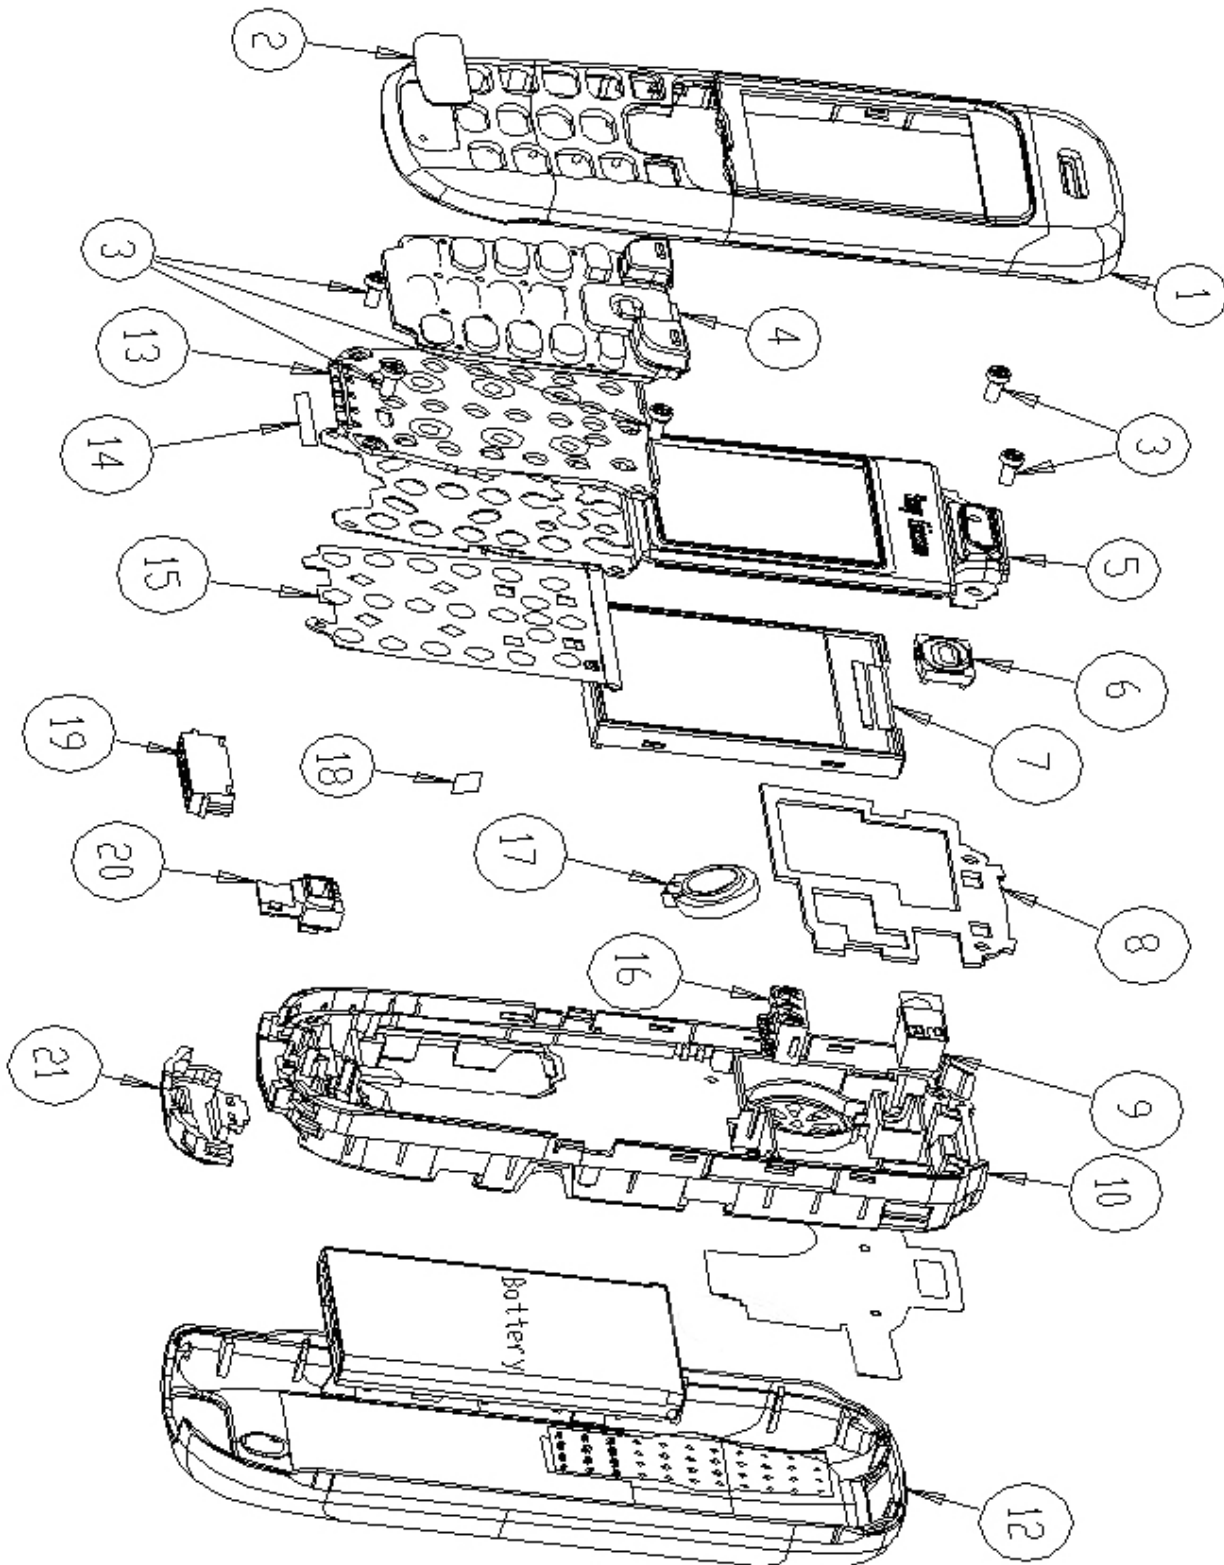

## 2 Part List J220 and J230

Contain mechanical parts.

Pos. number refers to the Exploded View.

Parts available to order will be found in the Web Shop.

Pos.	Description	Part Number	Comments
1	Front Cover Assy Smoth Black	A/8CS2221FNCB00A	J220
1	Front Cover Assy Sky Blue	A/8CS2221FNCL00A	J220
1	Front Cover Assy Cingular Jazzy Blue	A/8CS2221FNCL700	J220
1	Front Cover Assy Dark Silver Vodafone	A/8CS2221FNCS100	J220
1	Front Cover Assy White SFR	A/8CS2221FNCL100	J220
1	Front Cover Assy Vodafone Pink	A/8CS2221FNC100A	J220
1	Front Cover Assy Cosmo White	A/8CS2223FNCW00A	J230
1	Front Cover Assy Deep Blue	A/8CS2223FNCL00A	J230
1	Front Cover Assy Cheery Red	A/8CS2223FNCR00A	J230
1	Front Cover Assy O2 Smooth Black	A/8CS2223FNCB300	J230
1	Front Cover Fine Black Cingular	A/8CS2221FNCB410	J220a
2	Name Plate Black	A/4710B2221001KV	J220
2	Name Plate Blue	A/4710L2221003KV	J220
2	Name Plate Dark Blue	A/4710L2223001KV	J230
2	Name Plate Dark Blue	A/4710L2223003KV	J230
2	Name Plate Red	A/4710R2223001KV	J230
2	Name Plate Red	A/4710R2223003KV	J230
2	Name Plate Cool White	A/4710W2223001KV	J230
2	Name Plate Cool White	A/4710W2223003KV	J230
2	Name Plate Blue	A/4710L2221002KV	J220c
2	Name Plate Black	A/4710B2221002KV	J220c
2	Co-Brand Label SFR	A/4710L2221030SY	J220
2	Co-Brand Label Generic Jazzy Blue	A/4710L2221009SY	J220a
2	Co-Brand Label generic black	A/4710B2223002KV	J230
2	Co-brand Label Generic Fine Black Cingular	A/4710B2221005SY	J220a
3	Screw T6	A/20970182060C2Q	
4	Keypad Latin	A/4040S2221000HH	J220
4	Keypad Arabic	A/4040S2221006HH	J220
4	Keypad Cyrillic	A/4040S2221002HH	J220
4	Keypad Hindi	A/4040S2221004HH	J220
4	Keypad Chinese	A/4040S2221007HH	J220
4	Keypad BoPoMoFo	A/4040S2221001HH	J220
4	Keypad Thai	A/4040S2221005HH	J220
4	Keypad Hebrew	A/4040S2221003HH	J220
4	Keypad Latin	A/4040S2223000AB	J230
4	Keypad Arabic	A/4040S2223007AB	J230
4	Keypad Cyrillic	A/4040S2223003AB	J230
4	Keypad Hindi	A/4040S2223005AB	J230
4	Keypad Chinese	A/4040S2223001AB	J230